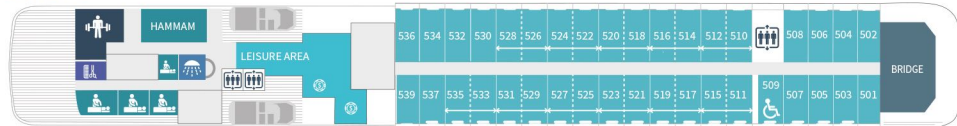

Deck plans - Le Boréal, L'Austral, Le Soléal & Le Lyrial

DECK 7

DECK 6 - Le Lyrial

DECK 6 - Le Boréal, Le Soréal & L'Austral

DECK 5

DECK 4

DECK 3

DECK 2

DECK 7

Open-air bar - Sun deck

DECK 6 :

Le Boréal, L'Austral, Le Soléal: Owner's Suite - 3 Deluxe Suites with private balcony - 20 Prestige staterooms with private balcony (with 18 Prestige staterooms convertible into 9 Prestige suites)

DECK 5 :

37 Prestige staterooms with private balcony (with 22 Prestige staterooms convertible into 11 Prestige suites) - Fitness - PONANT Yacht Spa (Balneo, Hammam, Massage, Hairdresser) - Relaxation room - Image & photo desk - Bridge

DECK 4 :

35 Prestige Staterooms with private balcony - Theater

DECK 3 :

28 Deluxe Staterooms with private balcony - 8 Superior Staterooms - Main lounge - Shop - Reception Desk - Excursion Desk - Medical center