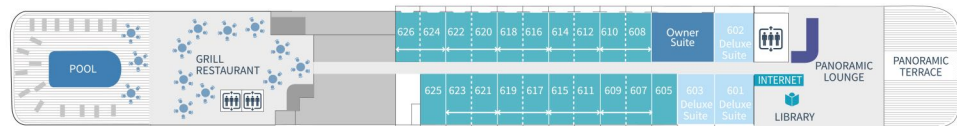

Deck plans - Le Boréal, L'Austral, Le Soléal & Le Lyrial

DECK 7

DECK 6 - Le Lyrial

DECK 6 - Le Boréal, Le Soréal & L'Austral

DECK 5

DECK 4

DECK 3

DECK 2

DECK 7

Open-air bar - Sun deck

DECK 6 :

Le Boréal, L'Austral, Le Soléal: Owner's Suite - 3 Deluxe Suites with private balcony - 20 Prestige staterooms with private balcony (with 18 Prestige staterooms convertible into 9 Prestige suites)

Le Lyrial: Owner's Suite 1 Grand Privilege Suite - 3 Deluxe Suites with private balcony - 1 Grand Deluxe Suite - 8 Privilege Suites - 1 Prestige stateroom - Pool - Grill Restaurant - Internet space - Library - Panoramic lounge - Panoramic terrace

DECK 5 :

37 Prestige staterooms with private balcony (with 22 Prestige staterooms convertible into 11 Prestige suites) - Fitness - PONANT Yacht Spa (Balneo, Hammam, Massage, Hairdresser) - Relaxation room - Image & photo desk - Bridge