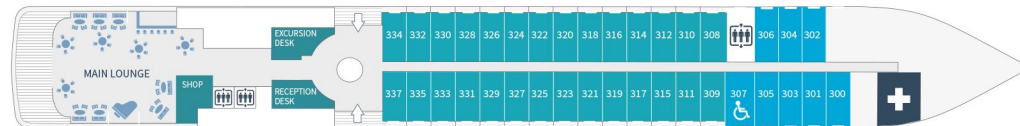

Deck plans - Le Boréal, L'Austral, Le Soléal & Le Lyrial

DECK 7

DECK 6 - Le Lyrial

DECK 6 - Le Boréal, Le Soréal & L'Austral

DECK 5

DECK 4

DECK 3

DECK 2

DECK 7

Open-air bar - Sun deck

DECK 6 :

Le Boréal, L'Austral, Le Soléal: Owner's Suite - 3 Deluxe Suites with private balcony - 20 Prestige staterooms with private balcony (with 18 Prestige staterooms convertible into 9 Prestige suites)

DECK 5 :

37 Prestige staterooms with private balcony (with 22 Prestige staterooms convertible into 11 Prestige suites) - Fitness - PONANT Yacht Spa (Balneo, Hammam, Massage, Hairdresser) - Relaxation room - Image & photo desk - Bridge

DECK 4 :

35 Prestige Staterooms with private balcony - Theater

DECK 3 :

28 Deluxe Staterooms with private balcony - 8 Superior Staterooms - Main lounge - Shop - Reception Desk - Excursion Desk - Medical center