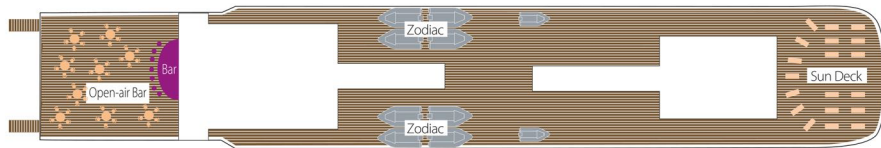

Deck plans - Le Boréal, L'Austral, Le Soléal & Le Lyrial

DECK 7

DECK 6 - Le Lyrial

DECK 6 - Le Boréal, Le Soréal & L'Austral

DECK 5

DECK 4

DECK 3

DECK 2

DECK 7

Open-air bar - Sun deck

DECK 6 :

Le Boréal, L'Austral, Le Soléal: Owner's Suite - 3 Deluxe Suites with private balcony - 20 Prestige staterooms with private balcony (with 18 Prestige staterooms convertible into 9 Prestige suites)