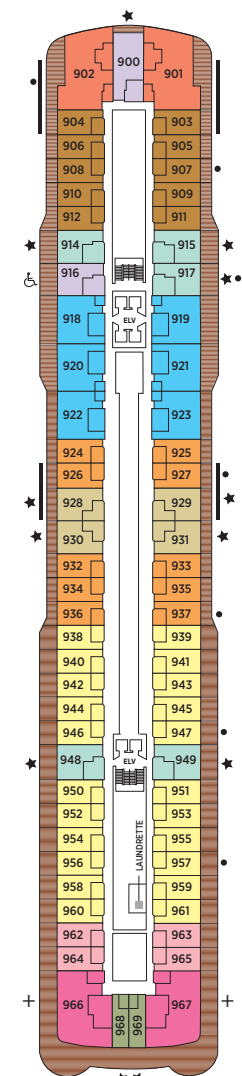

Seven Seas Grandeur™ DECK PLANS

- ★ Bathroom features a glass-enclosed shower instead of bathtub in category A, B, C, G1, G2 and H
- ♿ Wheelchair accessible suites 822, 823 and 916 have shower stall instead of bathtub
- + 2-bedroom suite accommodates up to 6 guests (Up to one rollaway bed can be added to most suites, please inquire at time of booking)
- Connecting suites
- Convertible sofa bed

- RS REGENT SUITE
- MS MASTER SUITE
- GS GRAND SUITE
- GN GRANDEUR SUITE
- SS SEVEN SEAS SUITE
- A PENTHOUSE SUITE
- B PENTHOUSE SUITE
- C PENTHOUSE SUITE
- D CONCIERGE SUITE
- E CONCIERGE SUITE
- F1 SUPERIOR SUITE
- F2 SUPERIOR SUITE
- G1 DELUXE VERANDA SUITE
- G2 DELUXE VERANDA SUITE
- H VERANDA SUITE

OVERALL LENGTH... 735 ft.
 BEAM (WIDTH)... 102 ft.
 DRAFT... 23 ft.
 SUITES... 373
 GUESTS... 746
 CREW... 548 International
 GUEST DECKS... 10
 GROSS TONNAGE... 55,500
 CRUISING SPEED... 19.5 Knots
 SHIP'S REGISTRY... Marshall Islands

DECK 4

DECK 5

DECK 6

DECK 7

DECK 8

DECK 9

DECK 10

DECK 11