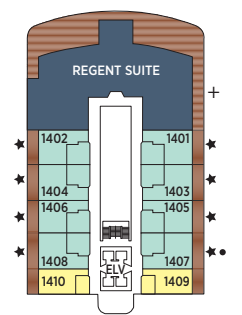

Seven Seas Grandeur™ DECK PLANS

- ★ Bathroom features a glass-enclosed shower instead of bathtub in category A, B, C, G1, G2 and H
- ♿ Wheelchair accessible suites 822, 823 and 916 have shower stall instead of bathtub
- + 2-bedroom suite accommodates up to 6 guests (Up to one rollaway bed can be added to most suites, please inquire at time of booking)
- Connecting suites
- Convertible sofa bed

- RS REGENT SUITE
- MS MASTER SUITE
- GS GRAND SUITE
- GN GRANDEUR SUITE
- SS SEVEN SEAS SUITE
- A PENTHOUSE SUITE
- B PENTHOUSE SUITE
- C PENTHOUSE SUITE
- D CONCIERGE SUITE
- E CONCIERGE SUITE
- F1 SUPERIOR SUITE
- F2 SUPERIOR SUITE
- G1 DELUXE VERANDA SUITE
- G2 DELUXE VERANDA SUITE
- H VERANDA SUITE

OVERALL LENGTH... 735 ft.
 BEAM (WIDTH)... 102 ft.
 DRAFT... 23 ft.
 SUITES... 373
 GUESTS... 746
 CREW... 548 International
 GUEST DECKS... 10
 GROSS TONNAGE... 55,500
 CRUISING SPEED... 19.5 Knots
 SHIP'S REGISTRY... Marshall Islands