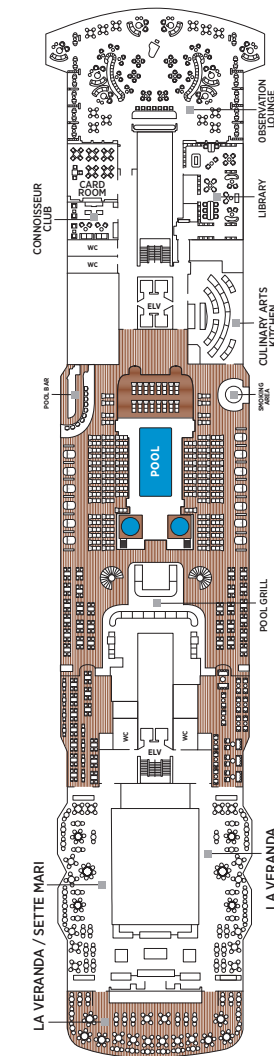

Seven Seas Grandeur™ DECK PLANS

- ★ Bathroom features a glass-enclosed shower instead of bathtub in category A, B, C, G1, G2 and H
- ♿ Wheelchair accessible suites 822, 823 and 916 have shower stall instead of bathtub
- + 2-bedroom suite accommodates up to 6 guests (Up to one rollaway bed can be added to most suites, please inquire at time of booking)
- Connecting suites
- Convertible sofa bed

- RS REGENT SUITE
- MS MASTER SUITE
- GS GRAND SUITE
- GN GRANDEUR SUITE
- SS SEVEN SEAS SUITE
- A PENTHOUSE SUITE
- B PENTHOUSE SUITE
- C PENTHOUSE SUITE
- D CONCIERGE SUITE
- E CONCIERGE SUITE
- F1 SUPERIOR SUITE
- F2 SUPERIOR SUITE
- G1 DELUXE VERANDA SUITE
- G2 DELUXE VERANDA SUITE
- H VERANDA SUITE

OVERALL LENGTH... 735 ft.
 BEAM (WIDTH)... 102 ft.
 DRAFT... 23 ft.
 SUITES... 373
 GUESTS... 746
 CREW... 548 International
 GUEST DECKS... 10
 GROSS TONNAGE... 55,500
 CRUISING SPEED... 19.5 Knots
 SHIP'S REGISTRY... Marshall Islands

DECK 4

DECK 5

DECK 6

DECK 7

DECK 8

DECK 9

DECK 10

DECK 11