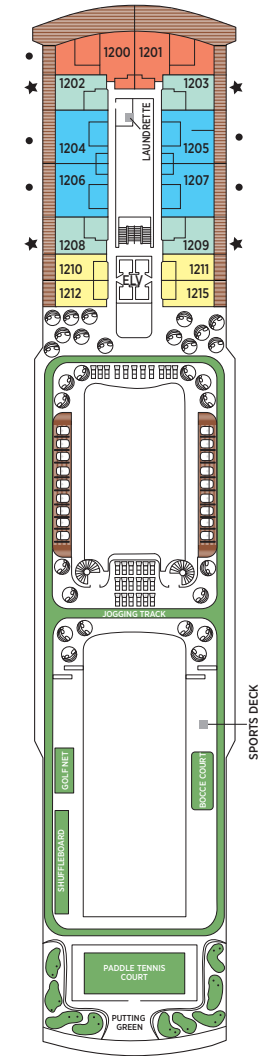

Seven Seas Grandeur™ DECK PLANS

- ★ Bathroom features a glass-enclosed shower instead of bathtub in category A, B, C, G1, G2 and H
- ♿ Wheelchair accessible suites 822, 823 and 916 have shower stall instead of bathtub
- + 2-bedroom suite accommodates up to 6 guests (Up to one rollaway bed can be added to most suites, please inquire at time of booking)
- Connecting suites
- Convertible sofa bed

- RS REGENT SUITE
- MS MASTER SUITE
- GS GRAND SUITE
- GN GRANDEUR SUITE
- SS SEVEN SEAS SUITE
- A PENTHOUSE SUITE
- B PENTHOUSE SUITE
- C PENTHOUSE SUITE
- D CONCIERGE SUITE
- E CONCIERGE SUITE
- F1 SUPERIOR SUITE
- F2 SUPERIOR SUITE
- G1 DELUXE VERANDA SUITE
- G2 DELUXE VERANDA SUITE
- H VERANDA SUITE

OVERALL LENGTH... 735 ft.
 BEAM (WIDTH)... 102 ft.
 DRAFT... 23 ft.
 SUITES... 373
 GUESTS... 746
 CREW... 548 International
 GUEST DECKS... 10
 GROSS TONNAGE... 55,500
 CRUISING SPEED... 19.5 Knots
 SHIP'S REGISTRY... Marshall Islands

DECK 4

DECK 5

DECK 6

DECK 7

DECK 8

DECK 9

DECK 10

DECK 11