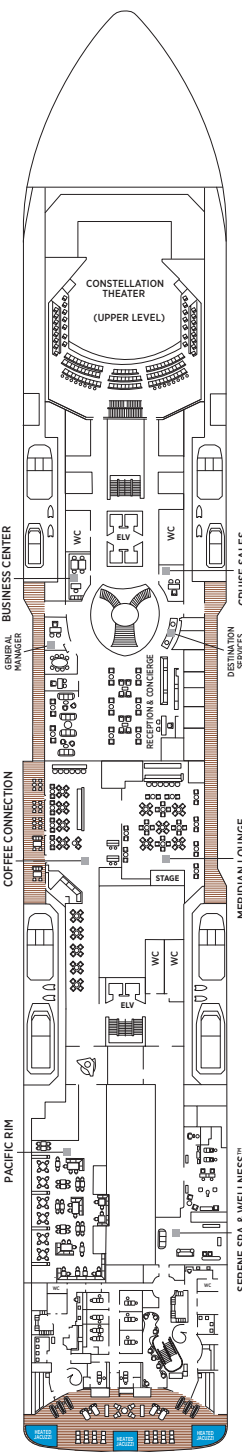

Seven Seas Grandeur™ DECK PLANS

- ★ Bathroom features a glass-enclosed shower instead of bathtub in category A, B, C, G1, G2 and H
- ♿ Wheelchair accessible suites 822, 823 and 916 have shower stall instead of bathtub
- + 2-bedroom suite accommodates up to 6 guests (Up to one rollaway bed can be added to most suites, please inquire at time of booking)
- Connecting suites
- Convertible sofa bed

- RS REGENT SUITE
- MS MASTER SUITE
- GS GRAND SUITE
- GN GRANDEUR SUITE
- SS SEVEN SEAS SUITE
- A PENTHOUSE SUITE
- B PENTHOUSE SUITE
- C PENTHOUSE SUITE
- D CONCIERGE SUITE
- E CONCIERGE SUITE
- F1 SUPERIOR SUITE
- F2 SUPERIOR SUITE
- G1 DELUXE VERANDA SUITE
- G2 DELUXE VERANDA SUITE
- H VERANDA SUITE

OVERALL LENGTH... 735 ft.
 BEAM (WIDTH)... 102 ft.
 DRAFT... 23 ft.
 SUITES... 373
 GUESTS... 746
 CREW... 548 International
 GUEST DECKS... 10
 GROSS TONNAGE... 55,500
 CRUISING SPEED... 19.5 Knots
 SHIP'S REGISTRY... Marshall Islands

DECK 4

DECK 5

DECK 6

DECK 7

DECK 8

DECK 9

DECK 10

DECK 11