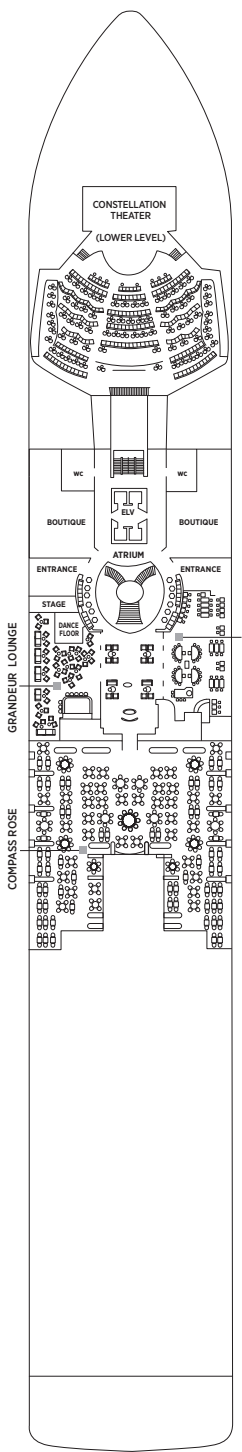

Seven Seas Grandeur™ DECK PLANS

- ★ Bathroom features a glass-enclosed shower instead of bathtub in category A, B, C, G1, G2 and H
- ♿ Wheelchair accessible suites 822, 823 and 916 have shower stall instead of bathtub
- + 2-bedroom suite accommodates up to 6 guests (Up to one rollaway bed can be added to most suites, please inquire at time of booking)
- Connecting suites
- Convertible sofa bed

- RS REGENT SUITE
- MS MASTER SUITE
- GS GRAND SUITE
- GN GRANDEUR SUITE
- SS SEVEN SEAS SUITE
- A PENTHOUSE SUITE
- B PENTHOUSE SUITE
- C PENTHOUSE SUITE
- D CONCIERGE SUITE
- E CONCIERGE SUITE
- F1 SUPERIOR SUITE
- F2 SUPERIOR SUITE
- G1 DELUXE VERANDA SUITE
- G2 DELUXE VERANDA SUITE
- H VERANDA SUITE

OVERALL LENGTH... 735 ft.
 BEAM (WIDTH)... 102 ft.
 DRAFT... 23 ft.
 SUITES... 373
 GUESTS... 746
 CREW... 548 International
 GUEST DECKS... 10
 GROSS TONNAGE... 55,500
 CRUISING SPEED... 19.5 Knots
 SHIP'S REGISTRY... Marshall Islands

DECK 4

DECK 5

DECK 6

DECK 7

DECK 8

DECK 9

DECK 10

DECK 11