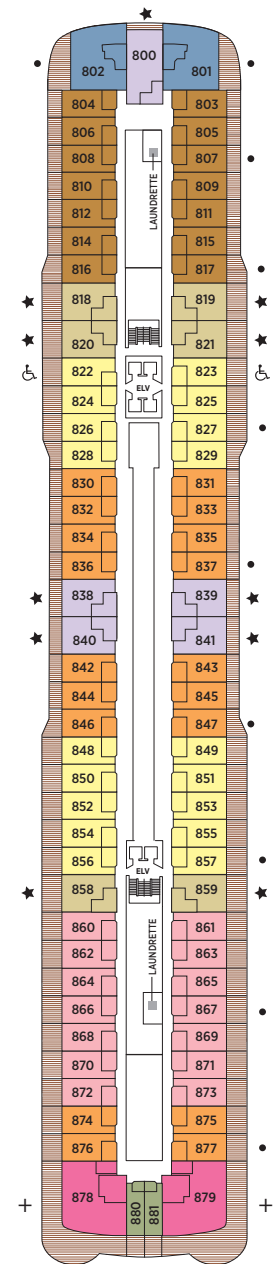

Seven Seas Grandeur™ DECK PLANS

- ★ Bathroom features a glass-enclosed shower instead of bathtub in category A, B, C, G1, G2 and H
- ♿ Wheelchair accessible suites 822, 823 and 916 have shower stall instead of bathtub
- + 2-bedroom suite accommodates up to 6 guests (Up to one rollaway bed can be added to most suites, please inquire at time of booking)
- Connecting suites
- Convertible sofa bed

- RS REGENT SUITE
- MS MASTER SUITE
- GS GRAND SUITE
- GN GRANDEUR SUITE
- SS SEVEN SEAS SUITE
- A PENTHOUSE SUITE
- B PENTHOUSE SUITE
- C PENTHOUSE SUITE
- D CONCIERGE SUITE
- E CONCIERGE SUITE
- F1 SUPERIOR SUITE
- F2 SUPERIOR SUITE
- G1 DELUXE VERANDA SUITE
- G2 DELUXE VERANDA SUITE
- H VERANDA SUITE

OVERALL LENGTH... 735 ft.
 BEAM (WIDTH)... 102 ft.
 DRAFT... 23 ft.
 SUITES... 373
 GUESTS... 746
 CREW... 548 International
 GUEST DECKS... 10
 GROSS TONNAGE... 55,500
 CRUISING SPEED... 19.5 Knots
 SHIP'S REGISTRY... Marshall Islands

DECK 4

DECK 5

DECK 6

DECK 7

DECK 8

DECK 9

DECK 10

DECK 11