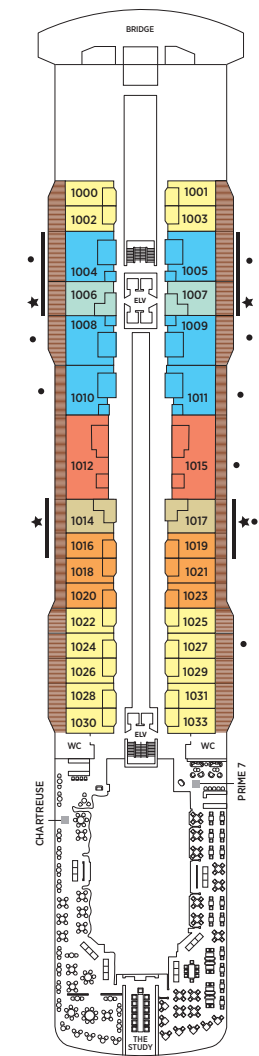

Seven Seas Grandeur™ DECK PLANS

- ★ Bathroom features a glass-enclosed shower instead of bathtub in category A, B, C, G1, G2 and H
- ♿ Wheelchair accessible suites 822, 823 and 916 have shower stall instead of bathtub
- + 2-bedroom suite accommodates up to 6 guests (Up to one rollaway bed can be added to most suites, please inquire at time of booking)
- Connecting suites
- Convertible sofa bed

- RS REGENT SUITE
- MS MASTER SUITE
- GS GRAND SUITE
- GN GRANDEUR SUITE
- SS SEVEN SEAS SUITE
- A PENTHOUSE SUITE
- B PENTHOUSE SUITE
- C PENTHOUSE SUITE
- D CONCIERGE SUITE
- E CONCIERGE SUITE
- F1 SUPERIOR SUITE
- F2 SUPERIOR SUITE
- G1 DELUXE VERANDA SUITE
- G2 DELUXE VERANDA SUITE
- H VERANDA SUITE

OVERALL LENGTH... 735 ft.
 BEAM (WIDTH)... 102 ft.
 DRAFT... 23 ft.
 SUITES... 373
 GUESTS... 746
 CREW... 548 International
 GUEST DECKS... 10
 GROSS TONNAGE... 55,500
 CRUISING SPEED... 19.5 Knots
 SHIP'S REGISTRY... Marshall Islands

DECK 4

DECK 5

DECK 6

DECK 7

DECK 8

DECK 9

DECK 10

DECK 11