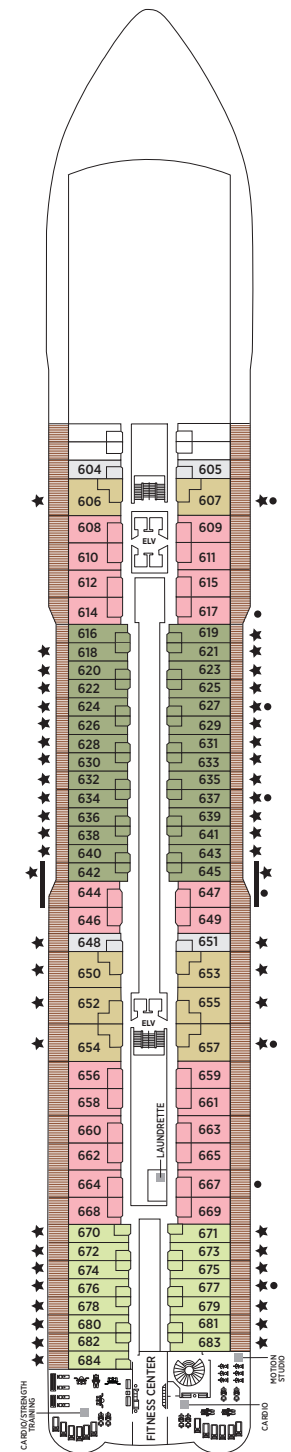

Seven Seas Grandeur™ DECK PLANS

- ★ Bathroom features a glass-enclosed shower instead of bathtub in category A, B, C, G1, G2 and H
- ♿ Wheelchair accessible suites 822, 823 and 916 have shower stall instead of bathtub
- + 2-bedroom suite accommodates up to 6 guests (Up to one rollaway bed can be added to most suites, please inquire at time of booking)
- Connecting suites
- Convertible sofa bed

- RS REGENT SUITE
- MS MASTER SUITE
- GS GRAND SUITE
- GN GRANDEUR SUITE
- SS SEVEN SEAS SUITE
- A PENTHOUSE SUITE
- B PENTHOUSE SUITE
- C PENTHOUSE SUITE
- D CONCIERGE SUITE
- E CONCIERGE SUITE
- F1 SUPERIOR SUITE
- F2 SUPERIOR SUITE
- G1 DELUXE VERANDA SUITE
- G2 DELUXE VERANDA SUITE
- H VERANDA SUITE

OVERALL LENGTH... 735 ft.
 BEAM (WIDTH)... 102 ft.
 DRAFT... 23 ft.
 SUITES... 373
 GUESTS... 746
 CREW... 548 International
 GUEST DECKS... 10
 GROSS TONNAGE... 55,500
 CRUISING SPEED... 19.5 Knots
 SHIP'S REGISTRY... Marshall Islands

DECK 4

DECK 5

DECK 6

DECK 7

DECK 8

DECK 9

DECK 10

DECK 11