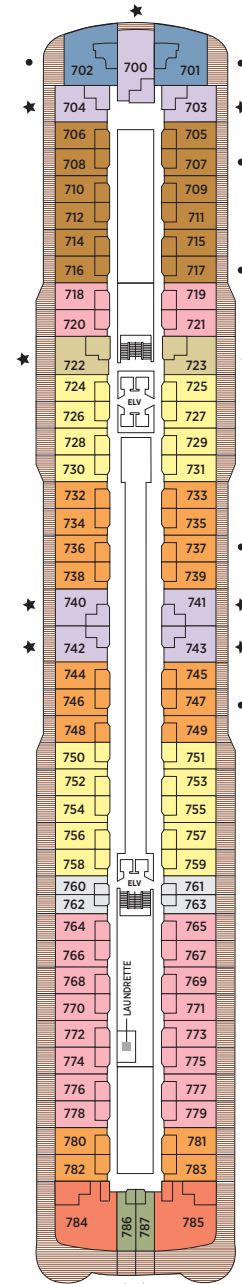

Seven Seas Grandeur™ DECK PLANS

- ★ Bathroom features a glass-enclosed shower instead of bathtub in category A, B, C, G1, G2 and H
- ♿ Wheelchair accessible suites 822, 823 and 916 have shower stall instead of bathtub
- + 2-bedroom suite accommodates up to 6 guests (Up to one rollaway bed can be added to most suites, please inquire at time of booking)
- Connecting suites
- Convertible sofa bed

- RS REGENT SUITE
- MS MASTER SUITE
- GS GRAND SUITE
- GN GRANDEUR SUITE
- SS SEVEN SEAS SUITE
- A PENTHOUSE SUITE
- B PENTHOUSE SUITE
- C PENTHOUSE SUITE
- D CONCIERGE SUITE
- E CONCIERGE SUITE
- F1 SUPERIOR SUITE
- F2 SUPERIOR SUITE
- G1 DELUXE VERANDA SUITE
- G2 DELUXE VERANDA SUITE
- H VERANDA SUITE

OVERALL LENGTH... 735 ft.
 BEAM (WIDTH)... 102 ft.
 DRAFT... 23 ft.
 SUITES... 373
 GUESTS... 746
 CREW... 548 International
 GUEST DECKS... 10
 GROSS TONNAGE... 55,500
 CRUISING SPEED... 19.5 Knots
 SHIP'S REGISTRY... Marshall Islands

DECK 4

DECK 5

DECK 6

DECK 7

DECK 8

DECK 9

DECK 10

DECK 11