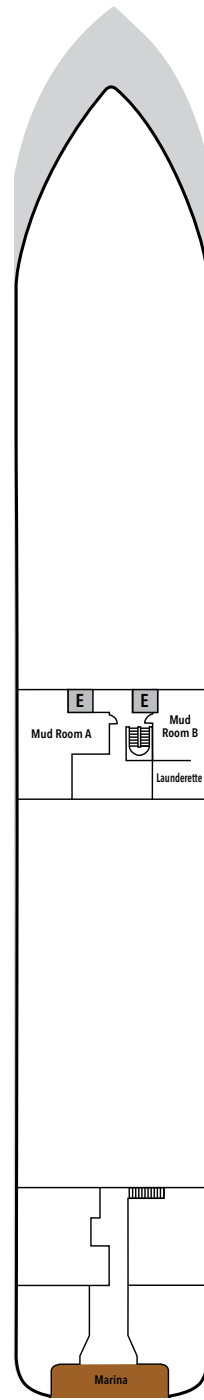

# SILVER ENDEAVOUR – Deck Plans

**DECK 3**

Mud Room  
Marina

**DECK 4**

Medical Centre  
Explorer Lounge  
La Dame  
Connoisseur's Corner  
Il Terrazzino  
The Restaurant

**DECK 5**

Arts Café  
Beauty Salon  
Reception  
Future Cruise Sales  
Fitness Centre  
Otium Spa  
Boutique  
Pool Deck  
The Grill

**DECK 6**

Whirlpool  
The Bow

**DECK 7**

Suites

**DECK 8**

Suites

**DECK 9**

Observation Lounge  
Library

**DECK 10**

Sun Deck

## SPECIFICATIONS

- IMO Polar Code rating . . . . . PC6
- Crew . . . . . 207
- Officers . . . . . International
- Guests . . . . . 220
- Tonnage . . . . . 20,649
- Length . . . . . 539 Feet/ 164.40 Metres
- Width . . . . . 93 Feet/28.35 Metres
- Speed . . . . . 19 Knots
- Passenger Decks . . . . . 8
- Technical Areas . . . . .
- Disabled Suites . . . . .
- Connecting suites . . . . .
- Built . . . . . 2021
- Registry . . . . . Bahamas