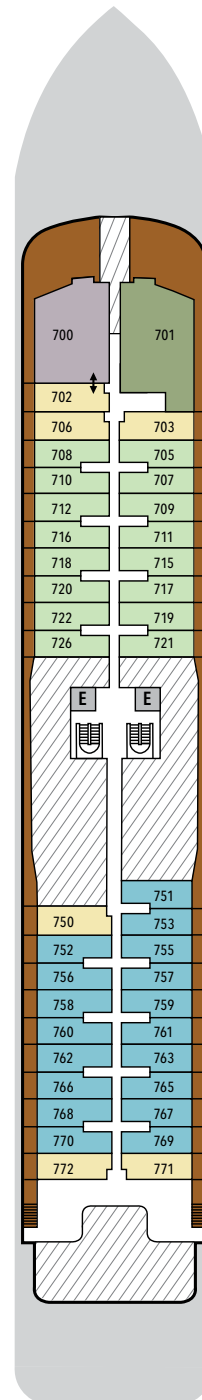

# SILVER ENDEAVOUR – Deck Plans

**DECK 3**

Mud Room  
Marina

**DECK 4**

Medical Centre  
Explorer Lounge  
La Dame  
Connoisseur's Corner  
Il Terrazzino  
The Restaurant

**DECK 5**

Arts Café  
Beauty Salon  
Reception  
Future Cruise Sales  
Fitness Centre  
Otium Spa  
Boutique  
Pool Deck  
The Grill

**DECK 6**

Whirlpool  
The Bow

**DECK 7**

Suites

**DECK 8**

Suites

**DECK 9**

Observation Lounge  
Library

**DECK 10**

Sun Deck

## SUITE CATEGORIES

- Owner's Suite . . . . . ●
- Grand Suite . . . . . ●
- Master Suite . . . . . ●
- Signature Suite . . . . . ●
- Silver Suite . . . . . ●
- Premium Veranda Suite . . . . . ●
- Deluxe Veranda Suite . . . . . ●
- Superior Veranda Suite . . . . . ●
- Classic Veranda Suite . . . . . ●