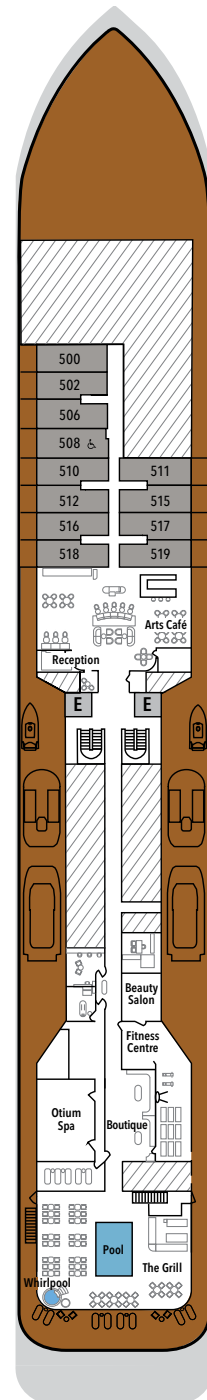

# SILVER ENDEAVOUR – Deck Plans

**DECK 3**

Mud Room  
Marina

**DECK 4**

Medical Centre  
Explorer Lounge  
La Dame  
Connoisseur's Corner  
Il Terrazzino  
The Restaurant

**DECK 5**

Arts Café  
Beauty Salon  
Reception  
Future Cruise Sales  
Fitness Centre  
Otium Spa  
Boutique  
Pool Deck  
The Grill

**DECK 6**

Whirlpool  
The Bow

**DECK 7**

Suites

**DECK 8**

Suites

**DECK 9**

Observation Lounge  
Library

**DECK 10**

Sun Deck