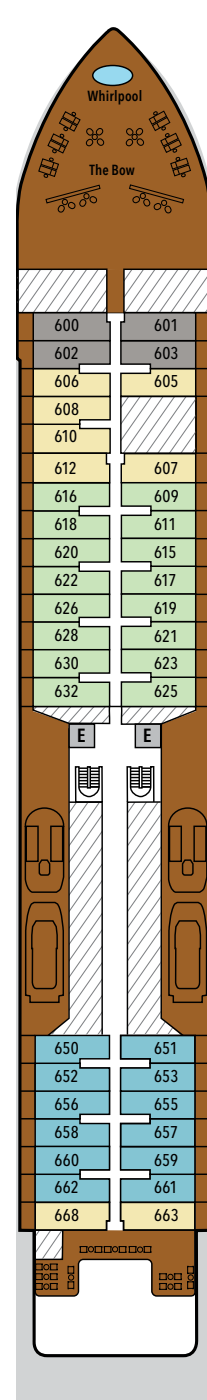

# SILVER ENDEAVOUR – Deck Plans

**DECK 3**

Mud Room  
Marina

**DECK 4**

Medical Centre  
Explorer Lounge  
La Dame  
Connoisseur's Corner  
Il Terrazzino  
The Restaurant

**DECK 5**

Arts Café  
Beauty Salon  
Reception  
Future Cruise Sales  
Fitness Centre  
Otium Spa  
Boutique  
Pool Deck  
The Grill

**DECK 6**

Whirlpool  
The Bow

**DECK 7**

Suites

**DECK 8**

Suites

**DECK 9**

Observation Lounge  
Library

**DECK 10**

Sun Deck

## SPECIFICATIONS

- IMO Polar Code rating . . . . . PC6
- Crew . . . . . 207
- Officers . . . . . International
- Guests . . . . . 220
- Tonnage . . . . . 20,649
- Length . . . . . 539 Feet/ 164.40 Metres
- Width . . . . . 93 Feet/28.35 Metres
- Speed . . . . . 19 Knots
- Passenger Decks . . . . . 8
- Technical Areas . . . . .
- Disabled Suites . . . . .
- Connecting suites . . . . .
- Built . . . . . 2021
- Registry . . . . . Bahamas