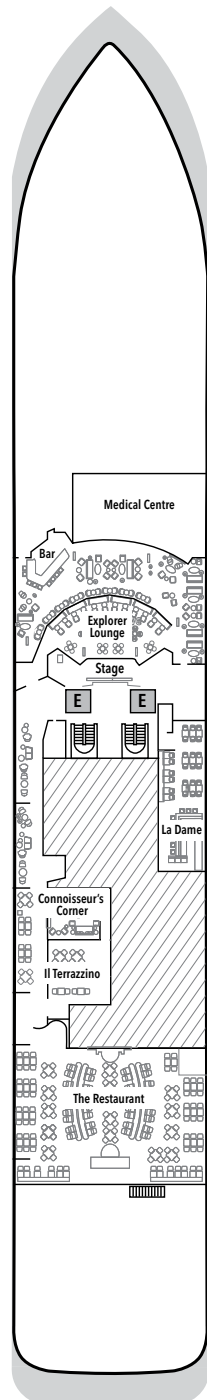

# SILVER ENDEAVOUR – Deck Plans

**DECK 3**

Mud Room  
Marina

**DECK 4**

Medical Centre  
Explorer Lounge  
La Dame  
Connoisseur's Corner  
Il Terrazzino  
The Restaurant

**DECK 5**

Arts Café  
Beauty Salon  
Reception  
Future Cruise Sales  
Fitness Centre  
Otium Spa  
Boutique  
Pool Deck  
The Grill

**DECK 6**

Whirlpool  
The Bow

**DECK 7**

Suites

**DECK 8**

Suites

**DECK 9**

Observation Lounge  
Library

**DECK 10**

Sun Deck

## SUITE CATEGORIES

- Owner's Suite . . . . . ●
- Grand Suite . . . . . ●
- Master Suite . . . . . ●
- Signature Suite . . . . . ●
- Silver Suite . . . . . ●
- Premium Veranda Suite . . . . . ●
- Deluxe Veranda Suite . . . . . ●
- Superior Veranda Suite . . . . . ●
- Classic Veranda Suite . . . . . ●