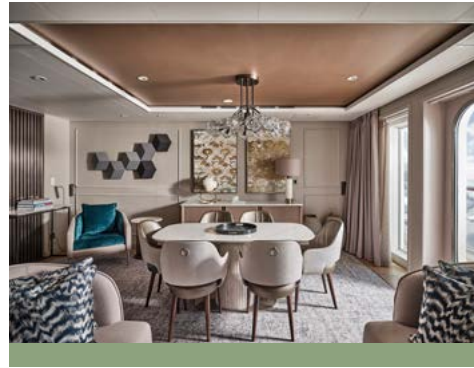

# SILVER ENDEAVOUR – Suite Diagrams

All suites feature:

- Butler service
- Refrigerator and bar setup stocked with your preferences
- Pillow menu
- Plush bathrobe
- Umbrella
- Luxury bath amenities
- Direct dial telephone(s)
- Dual voltage 110/220 outlets
- Complimentary Wifi for all suites
- Flat-screen television(s) with Interactive Media Library
- Champagne on arrival