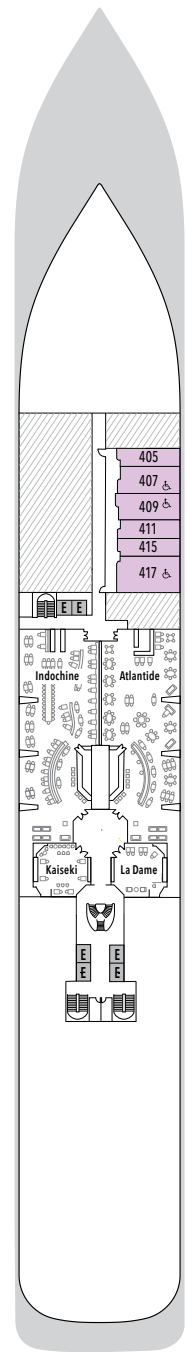

SILVER MUSE – Deck Plans

Effective from June 4th 2020

DECK 4

Atlantide
Indochine
Kaiseki
La Dame

DECK 5

Reception/
Guest Relations
Shore Concierge
Dolce Vita
Venetian Lounge
Future Cruise Sales

DECK 6

Zagara Beauty Spa
Fitness Centre

DECK 7

La Terrazza
Silver Note
Casino

DECK 8

Connoisseur's Corner
Boutique
Arts Café
Conference/
Card Room

DECK 9

Panorama Lounge
Activities Room &
Outdoor Area

DECK 10

Pool Deck
Pool Bar
The Grill
Whirlpool Area

SPECIFICATIONS

- Crew 411
- Officers International
- Guests 596
- Tonnage 40,700
- Length 698 Feet / 212.8 Metres
- Width 86 Feet / 27 Metres
- Speed 19.8 Knots
- Passenger Decks 8
- 3rd Guest Capacity ▲
- Connecting Suites ↑↓
- Wheelchair Accessible Suites ♿
407, 409, 417, 931
- Built 2017
- Registry Bahamas

VISTA SUITE

Some Vista Suites are available as a wheelchair accessible suite.*

334 SQ FT / 31 M² – DECK 4
WHEELCHAIR ACCESSIBLE SUITE: 440-646 SQ FT / 41-60 M²

- Sitting area
- Twin beds or queen-sized bed
- Marble bathroom with vanity, full-sized bath, separate shower
- Wheelchair accessible suite has a marble bathroom with vanity and separate shower (no full-sized bath)
- A choice of pillows
- Walk-in wardrobe with personal safe
- Writing desk
- Two 42" / 106 cm flat-screen HD TVs
- Interactive Media Library
- Unlimited Standard Wifi