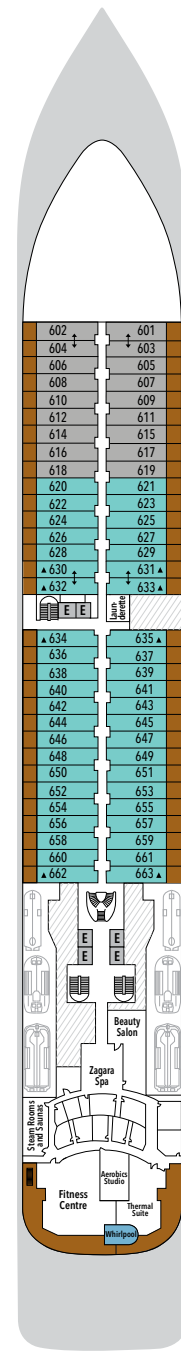

SILVER MUSE – Deck Plans

Effective from June 4th 2020

DECK 4

Atlantide
Indochine
Kaiseki
La Dame

DECK 5

Reception/
Guest Relations
Shore Concierge
Dolce Vita
Venetian Lounge
Future Cruise Sales

DECK 6

Zagara Beauty Spa
Fitness Centre

DECK 7

La Terrazza
Silver Note
Casino

DECK 8

Connoisseur's Corner
Boutique
Arts Café
Conference/
Card Room

DECK 9

Panorama Lounge
Activities Room &
Outdoor Area

DECK 10

Pool Deck
Pool Bar
The Grill
Whirlpool Area

DECK 11

Observation Library
Spaccanapoli
Jogging Track

SUITE CATEGORIES

- Owner's Suite
- Grand Suite
- Royal Suite
- Silver Suite
- Deluxe Veranda Suite
- Superior Veranda Suite
- Classic Veranda Suite
- Panorama Suite
- Vista Suite

SPECIFICATIONS

- Crew 411
- Officers International
- Guests 596
- Tonnage 40,700
- Length 698 Feet / 212.8 Metres
- Width 86 Feet / 27 Metres
- Speed 19.8 Knots
- Passenger Decks 8
- 3rd Guest Capacity ▲
- Connecting Suites ↑↓
- Wheelchair Accessible Suites ♿
407, 409, 417, 931
- Built 2017
- Registry Bahamas