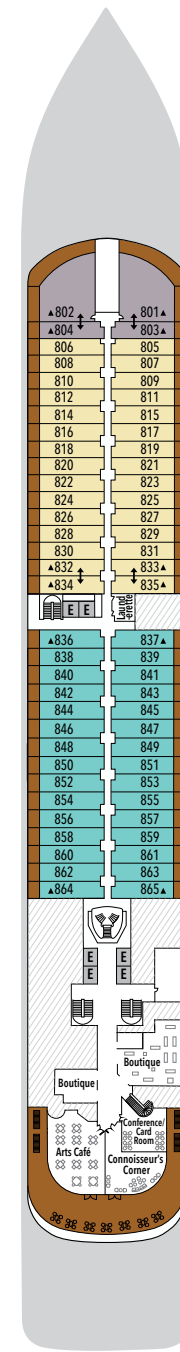

SILVER MUSE – Deck Plans

Effective from June 4th 2020

DECK 4

Atlantide
Indochine
Kaiseki
La Dame

DECK 5

Reception/
Guest Relations
Shore Concierge
Dolce Vita
Venetian Lounge
Future Cruise Sales

DECK 6

Zagara Beauty Spa
Fitness Centre

DECK 7

La Terrazza
Silver Note
Casino

DECK 8

Connoisseur's Corner
Boutique
Arts Café
Conference/
Card Room

DECK 9

Panorama Lounge
Activities Room &
Outdoor Area

DECK 10

Pool Deck
Pool Bar
The Grill
Whirlpool Area

SPECIFICATIONS

- Crew 411
- Officers International
- Guests 596
- Tonnage 40,700
- Length 698 Feet / 212.8 Metres
- Width 86 Feet / 27 Metres
- Speed 19.8 Knots
- Passenger Decks 8
- 3rd Guest Capacity ▲
- Connecting Suites ↑↓
- Wheelchair Accessible Suites ♿
407, 409, 417, 931
- Built 2017
- Registry Bahamas