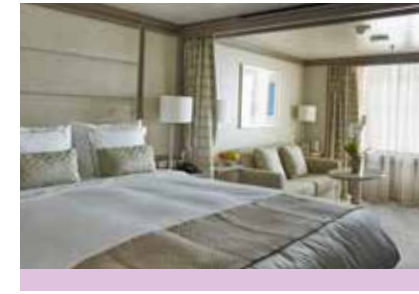

SILVER MUSE – Suite Diagrams

All suites feature:

- Butler service
- Refrigerator and bar setup stocked with your preferences
- Plush Etro® bathrobes
- BVLGARI® bath amenities, plus a choice of other European brands
- Complimentary Wifi for all suites
- Personalised stationery
- Umbrella
- Hair dryer
- Wall mounted USB-C mobile device chargers
- Direct-dial telephone(s)
- iHome Radio / Alarm charging station (with USB cable or Qi wireless charging), NFC Bluetooth connectivity

OWNER'S SUITE

Available as a one-bedroom configuration or as a two-bedroom by adjoining with a Panorama suite (as illustrated)

ONE BEDROOM: 947-1055 SQ FT / 88-98 M²
INCLUDING VERANDA (129 SQ FT / 12 M²)

TWO BEDROOM: 1281-1389 SQ FT / 119-129 M²
INCLUDING VERANDA (129 SQ FT / 12 M²)

- Large teak veranda with patio furniture and floor-to-ceiling glass doors; bedroom two has additional large picture window
- Living room with sitting area; bedroom two has additional sitting area
- Separate dining area
- Twin beds or king-sized bed; bedroom two has additional twin beds or queen-sized bed
- Marble bathroom with double vanity, separate shower and full-sized bath, plus a powder room; bedroom two has additional marble bathroom with shower
- Savoir® Beds mattresses and a choice of pillows
- Walk-in wardrobe(s) with personal safe
- Vanity table(s)
- Writing desk(s)
- One 55" / 140 cm and one 42" / 106 cm flat-screen HD TV in main suite, plus two 42" / 106 cm flat-screen HD TVs in bedroom two
- Interactive Media Library
- Bose® Sound Touch 30 with Bluetooth connectivity
- Illy® espresso machine
- Unlimited Premium Wifi

GRAND SUITE

Available as a one-bedroom configuration or as two bedrooms by adjoining with a Veranda Suite (as illustrated).

DECK 8:

ONE BEDROOM: 1572 SQ FT / 146 M²
INCLUDING VERANDA: (570 SQ FT / 53 M²)
TWO BEDROOM: 1970 SQ FT / 183 M²
INCLUDING VERANDA: (635 SQ FT / 59 M²)

DECK 9:

ONE BEDROOM: 1472 SQ FT / 137 M²
INCLUDING VERANDA: (474 SQ FT / 44 M²)
TWO BEDROOM: 1873 SQ FT / 174 M²
INCLUDING VERANDA: (538 SQ FT / 50 M²)

- Two teak verandas with patio furniture and floor-to-ceiling glass doors; bedroom two has additional veranda
- Living room with convertible sofa to accommodate an additional guest
- Sitting area; bedroom two has additional sitting area
- Separate dining area
- Twin beds or king-sized bed; bedroom two has additional twin beds or queen-sized bed
- Marble bathroom with double vanity, separate shower and full-sized bath, plus a powder room; bedroom two has additional marble bathroom with full-sized bath
- Savoir® Beds mattresses and a choice of pillows
- Walk-in wardrobe(s) with personal safe
- Vanity table(s)
- Writing desk(s)
- One 55" / 140 cm and one 42" / 106 cm flat-screen HD TV in main suite, plus two 42" / 106 cm flat-screen HD TVs in bedroom two
- Interactive Media Library
- Bose® Sound Touch 30 with Bluetooth connectivity
- Illy® espresso machine
- Unlimited Premium Wifi

ROYAL SUITE

Available as a one-bedroom configuration or as a two-bedroom by adjoining with a Veranda suite (as illustrated)

ONE BEDROOM: 1130 SQ FT / 105 M²
INCLUDING VERANDA (129 SQ FT / 12 M²)

TWO BEDROOM: 1528 SQ FT / 142 M²
INCLUDING VERANDA (194 SQ FT / 18 M²)