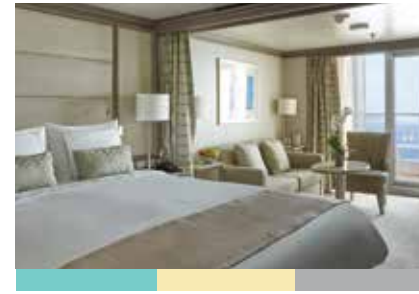

SILVER MUSE – Suite Diagrams

All suites feature:

- Butler service
- Refrigerator and bar setup stocked with your preferences
- Plush Etro® bathrobes
- BVLGARI® bath amenities, plus a choice of other European brands
- Complimentary Wifi for all suites
- Personalised stationery
- Umbrella
- Hair dryer
- Wall mounted USB-C mobile device chargers
- Direct-dial telephone(s)
- iHome Radio / Alarm charging station (with USB cable or Qi wireless charging), NFC Bluetooth connectivity

OWNER'S SUITE

Available as a one-bedroom configuration or as a two-bedroom by adjoining with a Panorama suite (as illustrated)

ONE BEDROOM: 947-1055 SQ FT / 88-98 M²
INCLUDING VERANDA (129 SQ FT / 12 M²)

TWO BEDROOM: 1281-1389 SQ FT / 119-129 M²
INCLUDING VERANDA (129 SQ FT / 12 M²)

- Large teak veranda with patio furniture and floor-to-ceiling glass doors; bedroom two has additional large picture window
- Living room with sitting area; bedroom two has additional sitting area
- Separate dining area
- Twin beds or king-sized bed; bedroom two has additional twin beds or queen-sized bed
- Marble bathroom with double vanity, separate shower and full-sized bath, plus a powder room; bedroom two has additional marble bathroom with shower
- Savoir® Beds mattresses and a choice of pillows
- Walk-in wardrobe(s) with personal safe
- Vanity table(s)
- Writing desk(s)
- One 55" / 140 cm and one 42" / 106 cm flat-screen HD TV in main suite, plus two 42" / 106 cm flat-screen HD TVs in bedroom two
- Interactive Media Library
- Bose® Sound Touch 30 with Bluetooth connectivity
- Illy® espresso machine
- Unlimited Premium Wifi

GRAND SUITE

Available as a one-bedroom configuration or as two bedrooms by adjoining with a Veranda Suite (as illustrated).

DECK 8:

ONE BEDROOM: 1572 SQ FT / 146 M²
INCLUDING VERANDA: (570 SQ FT / 53 M²)
TWO BEDROOM: 1970 SQ FT / 183 M²
INCLUDING VERANDA: (635 SQ FT / 59 M²)

DECK 9:

ONE BEDROOM: 1472 SQ FT / 137 M²
INCLUDING VERANDA: (474 SQ FT / 44 M²)
TWO BEDROOM: 1873 SQ FT / 174 M²
INCLUDING VERANDA: (538 SQ FT / 50 M²)

- Two teak verandas with patio furniture and floor-to-ceiling glass doors; bedroom two has additional veranda
- Living room with convertible sofa to accommodate an additional guest
- Sitting area; bedroom two has additional sitting area
- Separate dining area
- Twin beds or king-sized bed; bedroom two has additional twin beds or queen-sized bed
- Marble bathroom with double vanity, separate shower and full-sized bath, plus a powder room; bedroom two has additional marble bathroom with full-sized bath
- Savoir® Beds mattresses and a choice of pillows
- Walk-in wardrobe(s) with personal safe
- Vanity table(s)
- Writing desk(s)
- One 55" / 140 cm and one 42" / 106 cm flat-screen HD TV in main suite, plus two 42" / 106 cm flat-screen HD TVs in bedroom two
- Interactive Media Library
- Bose® Sound Touch 30 with Bluetooth connectivity
- Illy® espresso machine
- Unlimited Premium Wifi

ROYAL SUITE

Available as a one-bedroom configuration or as a two-bedroom by adjoining with a Veranda suite (as illustrated)

ONE BEDROOM: 1130 SQ FT / 105 M²
INCLUDING VERANDA (129 SQ FT / 12 M²)

TWO BEDROOM: 1528 SQ FT / 142 M²
INCLUDING VERANDA (194 SQ FT / 18 M²)