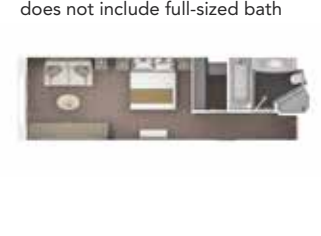

Images are intended as a general reference. Features, materials, finishes and layout may be different than shown.

* Wheelchair accessible suite does not include full-sized bath