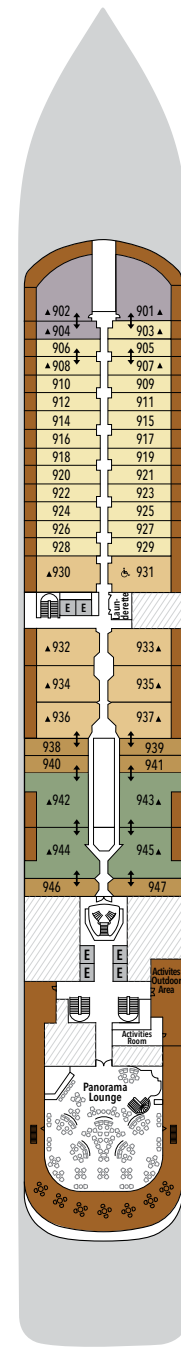

SILVER MUSE – Deck Plans

Effective from June 4th 2020

DECK 4

Atlantide
Indochine
Kaiseki
La Dame

DECK 5

Reception/
Guest Relations
Shore Concierge
Dolce Vita
Venetian Lounge
Future Cruise Sales

DECK 6

Zagara Beauty Spa
Fitness Centre

DECK 7

La Terrazza
Silver Note
Casino

DECK 8

Connoisseur's Corner
Boutique
Arts Café
Conference/
Card Room

DECK 9

Panorama Lounge
Activities Room &
Outdoor Area

DECK 10

Pool Deck
Pool Bar
The Grill
Whirlpool Area

SPECIFICATIONS

- Crew 411
- Officers International
- Guests 596
- Tonnage 40,700
- Length 698 Feet / 212.8 Metres
- Width 86 Feet / 27 Metres
- Speed 19.8 Knots
- Passenger Decks 8
- 3rd Guest Capacity ▲
- Connecting Suites ↑↓
- Wheelchair Accessible Suites ♿
407, 409, 417, 931
- Built 2017
- Registry Bahamas

VISTA SUITE

Some Vista Suites are available as a wheelchair accessible suite.*

334 SQ FT / 31 M² – DECK 4
WHEELCHAIR ACCESSIBLE SUITE: 440-646 SQ FT / 41-60 M²

- Sitting area
- Twin beds or queen-sized bed
- Marble bathroom with vanity, full-sized bath, separate shower
- Wheelchair accessible suite has a marble bathroom with vanity and separate shower (no full-sized bath)
- A choice of pillows
- Walk-in wardrobe with personal safe
- Writing desk
- Two 42" / 106 cm flat-screen HD TVs
- Interactive Media Library
- Unlimited Standard Wifi