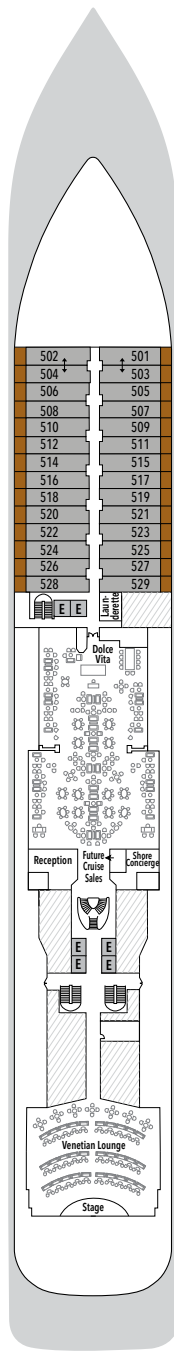

SILVER MUSE – Deck Plans

Effective from June 4th 2020

DECK 4

Atlantide
Indochine
Kaiseki
La Dame

DECK 5

Reception/
Guest Relations
Shore Concierge
Dolce Vita
Venetian Lounge
Future Cruise Sales

DECK 6

Zagara Beauty Spa
Fitness Centre

DECK 7

La Terrazza
Silver Note
Casino

DECK 8

Connoisseur's Corner
Boutique
Arts Café
Conference/
Card Room

DECK 9

Panorama Lounge
Activities Room &
Outdoor Area

DECK 10

Pool Deck
Pool Bar
The Grill
Whirlpool Area

SPECIFICATIONS

- Crew 411
- Officers International
- Guests 596
- Tonnage 40,700
- Length 698 Feet / 212.8 Metres
- Width 86 Feet / 27 Metres
- Speed 19.8 Knots
- Passenger Decks 8
- 3rd Guest Capacity ▲
- Connecting Suites ↑↓
- Wheelchair Accessible Suites ♿
407, 409, 417, 931
- Built 2017
- Registry Bahamas

VISTA SUITE

Some Vista Suites are available as a wheelchair accessible suite.*

334 SQ FT / 31 M² – DECK 4
WHEELCHAIR ACCESSIBLE SUITE: 440-646 SQ FT / 41-60 M²

- Sitting area
- Twin beds or queen-sized bed
- Marble bathroom with vanity, full-sized bath, separate shower
- Wheelchair accessible suite has a marble bathroom with vanity and separate shower (no full-sized bath)
- A choice of pillows
- Walk-in wardrobe with personal safe
- Writing desk
- Two 42" / 106 cm flat-screen HD TVs
- Interactive Media Library
- Unlimited Standard Wifi