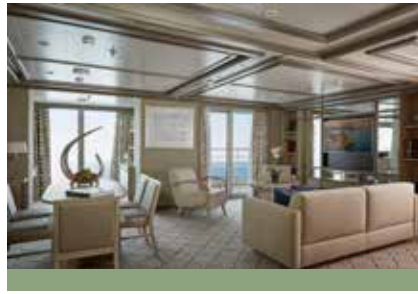

SILVER MUSE – Suite Diagrams

All suites feature:

- Butler service
- Refrigerator and bar setup stocked with your preferences
- Plush Etro® bathrobes
- BVLGARI® bath amenities, plus a choice of other European brands
- Complimentary Wifi for all suites
- Personalised stationery
- Umbrella
- Hair dryer
- Wall mounted USB-C mobile device chargers
- Direct-dial telephone(s)
- iHome Radio / Alarm charging station (with USB cable or Qi wireless charging), NFC Bluetooth connectivity

OWNER'S SUITE

Available as a one-bedroom configuration or as a two-bedroom by adjoining with a Panorama suite (as illustrated)

ONE BEDROOM: 947-1055 SQ FT / 88-98 M²
INCLUDING VERANDA (129 SQ FT / 12 M²)

TWO BEDROOM: 1281-1389 SQ FT / 119-129 M²
INCLUDING VERANDA (129 SQ FT / 12 M²)

- Large teak veranda with patio furniture and floor-to-ceiling glass doors; bedroom two has additional large picture window
- Living room with sitting area; bedroom two has additional sitting area
- Separate dining area
- Twin beds or king-sized bed; bedroom two has additional twin beds or queen-sized bed
- Marble bathroom with double vanity, separate shower and full-sized bath, plus a powder room; bedroom two has additional marble bathroom with shower
- Savoir® Beds mattresses and a choice of pillows
- Walk-in wardrobe(s) with personal safe
- Vanity table(s)
- Writing desk(s)
- One 55" / 140 cm and one 42" / 106 cm flat-screen HD TV in main suite, plus two 42" / 106 cm flat-screen HD TVs in bedroom two
- Interactive Media Library
- Bose® Sound Touch 30 with Bluetooth connectivity
- Illy® espresso machine
- Unlimited Premium Wifi

GRAND SUITE

Available as a one-bedroom configuration or as two bedrooms by adjoining with a Veranda Suite (as illustrated).

DECK 8:

ONE BEDROOM: 1572 SQ FT / 146 M²
INCLUDING VERANDA: (570 SQ FT / 53 M²)
TWO BEDROOM: 1970 SQ FT / 183 M²
INCLUDING VERANDA: (635 SQ FT / 59 M²)

DECK 9:

ONE BEDROOM: 1472 SQ FT / 137 M²
INCLUDING VERANDA: (474 SQ FT / 44 M²)
TWO BEDROOM: 1873 SQ FT / 174 M²
INCLUDING VERANDA: (538 SQ FT / 50 M²)

- Two teak verandas with patio furniture and floor-to-ceiling glass doors; bedroom two has additional veranda
- Living room with convertible sofa to accommodate an additional guest
- Sitting area; bedroom two has additional sitting area
- Separate dining area
- Twin beds or king-sized bed; bedroom two has additional twin beds or queen-sized bed
- Marble bathroom with double vanity, separate shower and full-sized bath, plus a powder room; bedroom two has additional marble bathroom with full-sized bath
- Savoir® Beds mattresses and a choice of pillows
- Walk-in wardrobe(s) with personal safe
- Vanity table(s)
- Writing desk(s)
- One 55" / 140 cm and one 42" / 106 cm flat-screen HD TV in main suite, plus two 42" / 106 cm flat-screen HD TVs in bedroom two
- Interactive Media Library
- Bose® Sound Touch 30 with Bluetooth connectivity
- Illy® espresso machine
- Unlimited Premium Wifi

ROYAL SUITE

Available as a one-bedroom configuration or as a two-bedroom by adjoining with a Veranda suite (as illustrated)

ONE BEDROOM: 1130 SQ FT / 105 M²
INCLUDING VERANDA (129 SQ FT / 12 M²)

TWO BEDROOM: 1528 SQ FT / 142 M²
INCLUDING VERANDA (194 SQ FT / 18 M²)