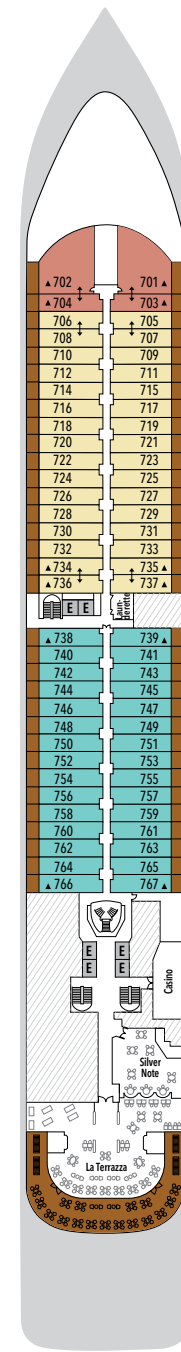

SILVER MUSE – Deck Plans

Effective from June 4th 2020

DECK 4

Atlantide
Indochine
Kaiseki
La Dame

DECK 5

Reception/
Guest Relations
Shore Concierge
Dolce Vita
Venetian Lounge
Future Cruise Sales

DECK 6

Zagara Beauty Spa
Fitness Centre

DECK 7

La Terrazza
Silver Note
Casino

DECK 8

Connoisseur's Corner
Boutique
Arts Café
Conference/
Card Room

DECK 9

Panorama Lounge
Activities Room &
Outdoor Area

DECK 10

Pool Deck
Pool Bar
The Grill
Whirlpool Area

SPECIFICATIONS

- Crew 411
- Officers International
- Guests 596
- Tonnage 40,700
- Length 698 Feet / 212.8 Metres
- Width 86 Feet / 27 Metres
- Speed 19.8 Knots
- Passenger Decks 8
- 3rd Guest Capacity ▲
- Connecting Suites ↑↓
- Wheelchair Accessible Suites ♿
407, 409, 417, 931
- Built 2017
- Registry Bahamas

VISTA SUITE

Some Vista Suites are available as a wheelchair accessible suite.*

334 SQ FT / 31 M² – DECK 4
WHEELCHAIR ACCESSIBLE SUITE: 440-646 SQ FT / 41-60 M²

- Sitting area
- Twin beds or queen-sized bed
- Marble bathroom with vanity, full-sized bath, separate shower
- Wheelchair accessible suite has a marble bathroom with vanity and separate shower (no full-sized bath)
- A choice of pillows
- Walk-in wardrobe with personal safe
- Writing desk
- Two 42" / 106 cm flat-screen HD TVs
- Interactive Media Library
- Unlimited Standard Wifi