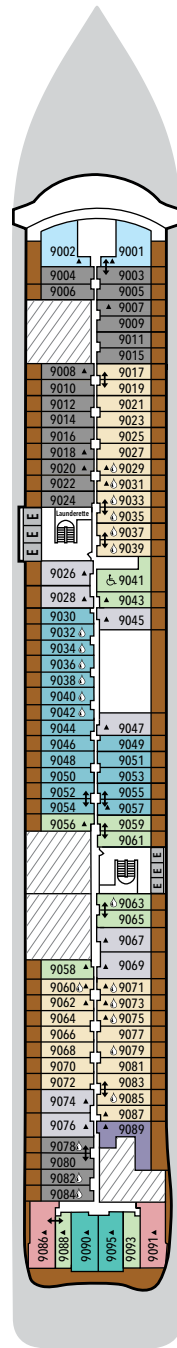

SILVER NOVA – Deck Plans

DECK 3

The Shelter
Atlantide
S.A.L.T. Kitchen

DECK 4

La Dame
Venetian Lounge
Boutique
Reception
Arts Café
Shore Concierge
Atrium
Kaiseki
La Terrazza

DECK 5

Otium Spa
Fitness Centre
Beauty Salon
Casino
Boutique
Dolce Vita
Silver Note
Connoisseur's Corner
Panorama Lounge

DECK 6

Suites

DECK 7

Suites

DECK 8

Suites

DECK 9

Suites

SPECIFICATIONS

- Crew 556
- Officers International
- Guests 728
- Tonnage 54,700
- Length 801 Feet / 244.2 Meters
- Width 97 Feet / 29.6 Meters
- Speed 19.4 Knots
- Passenger Decks 9
- Connecting Suites
- 3rd Guest Capacity
- Wheelchair Accessible Suites
- Veranda suites with bath & shower
- Technical areas
- Built 2023
- Registry Bahamas

Deck plans are for illustration purposes only and may be subject to change.

Suite diagrams shown are for illustration purposes only and may vary from actual square footage. Please refer to suite specifications for square footage.