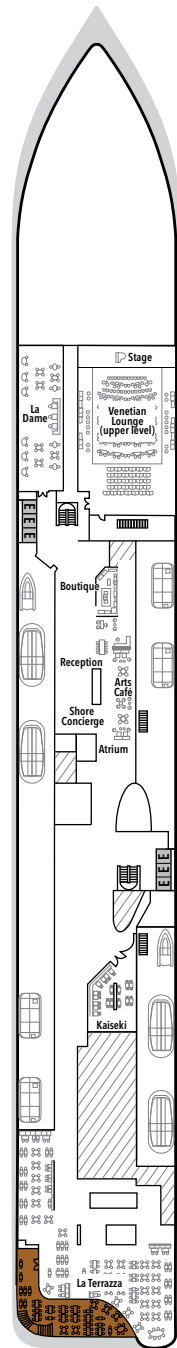

SILVER NOVA – Deck Plans

DECK 3

The Shelter
Atlantide
S.A.L.T. Kitchen

DECK 4

La Dame
Venetian Lounge
Boutique
Reception
Arts Café
Shore Concierge
Atrium
Kaiseki
La Terrazza

DECK 5

Otium Spa
Fitness Centre
Beauty Salon
Casino
Boutique
Dolce Vita
Silver Note
Connoisseur's Corner
Panorama Lounge

DECK 6

Suites

DECK 7

Suites

DECK 8

Suites

DECK 9

Suites

SPECIFICATIONS

- Crew 556
- Officers International
- Guests 728
- Tonnage 54,700
- Length 801 Feet / 244.2 Meters
- Width 97 Feet / 29.6 Meters
- Speed 19.4 Knots
- Passenger Decks 9
- Connecting Suites
- 3rd Guest Capacity
- Wheelchair Accessible Suites
- Veranda suites with bath & shower
- Technical areas
- Built 2023
- Registry Bahamas