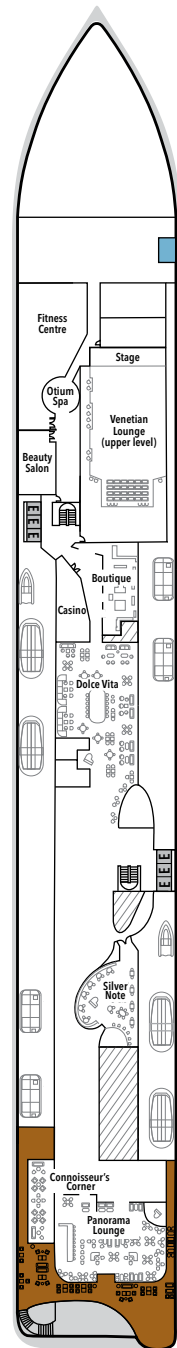

SILVER NOVA – Deck Plans

DECK 3

The Shelter
Atlantide
S.A.L.T. Kitchen

DECK 4

La Dame
Venetian Lounge
Boutique
Reception
Arts Café
Shore Concierge
Atrium
Kaiseki
La Terrazza

DECK 5

Otium Spa
Fitness Centre
Beauty Salon
Casino
Boutique
Dolce Vita
Silver Note
Connoisseur's Corner
Panorama Lounge

DECK 6

Suites

DECK 7

Suites

DECK 8

Suites

DECK 9

Suites

DECK 10

Observation Lounge
S.A.L.T. Lab
S.A.L.T. Bar
Pool Deck
Pool Bar
The Marquee
The Dusk Bar
Jogging Track

DECK 11

The Cliff Whirlpool
Sun Deck

SUITE CATEGORIES

- Otium Suite
- Owner's Suite
- Grand Suite
- Master Suite
- Signature Suite
- Silver Suite
- Junior Grand Suite
- Premium Medallion Suite
- Medallion Suite
- Premium Veranda Suite
- Deluxe Veranda Suite
- Superior Veranda Suite
- Classic Veranda Suite

SPECIFICATIONS

- Crew 556
- Officers International
- Guests 728
- Tonnage 54,700
- Length 801 Feet / 244.2 Meters
- Width 97 Feet / 29.6 Meters
- Speed 19.4 Knots
- Passenger Decks 9
- Connecting Suites
- 3rd Guest Capacity
- Wheelchair Accessible Suites
- Veranda suites with bath & shower
- Technical areas
- Built 2023
- Registry Bahamas