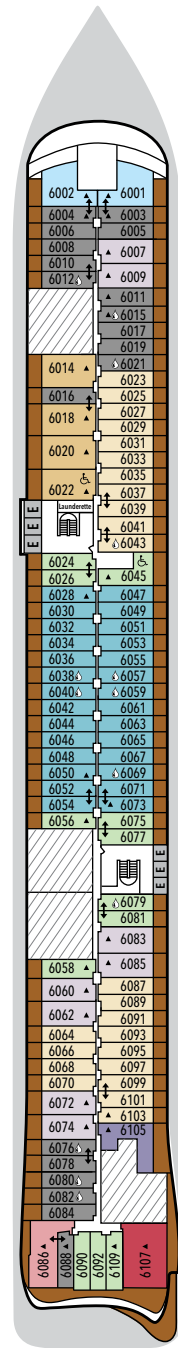

SILVER NOVA – Deck Plans

DECK 3

The Shelter
Atlantide
S.A.L.T. Kitchen

DECK 4

La Dame
Venetian Lounge
Boutique
Reception
Arts Café
Shore Concierge
Atrium
Kaiseki
La Terrazza

DECK 5

Otium Spa
Fitness Centre
Beauty Salon
Casino
Boutique
Dolce Vita
Silver Note
Connoisseur's Corner
Panorama Lounge

DECK 6

Suites

DECK 7

Suites

DECK 8

Suites

DECK 9

Suites

SPECIFICATIONS

- Crew 556
- Officers International
- Guests 728
- Tonnage 54,700
- Length 801 Feet / 244.2 Meters
- Width 97 Feet / 29.6 Meters
- Speed 19.4 Knots
- Passenger Decks 9
- Connecting Suites
- 3rd Guest Capacity
- Wheelchair Accessible Suites
- Veranda suites with bath & shower
- Technical areas
- Built 2023
- Registry Bahamas

Deck plans are for illustration purposes only and may be subject to change.

Suite diagrams shown are for illustration purposes only and may vary from actual square footage. Please refer to suite specifications for square footage.