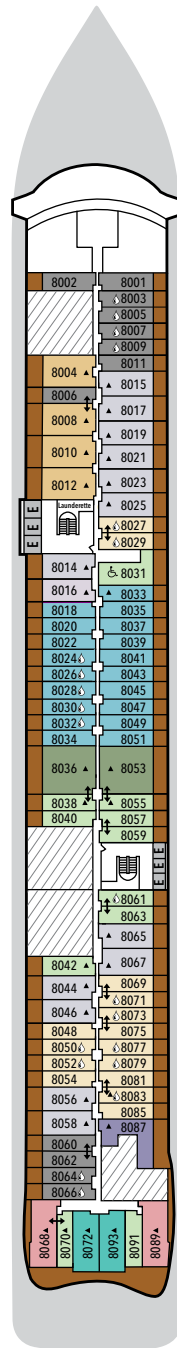

SILVER NOVA – Deck Plans

DECK 3

The Shelter
Atlantide
S.A.L.T. Kitchen

DECK 4

La Dame
Venetian Lounge
Boutique
Reception
Arts Café
Shore Concierge
Atrium
Kaiseki
La Terrazza

DECK 5

Otium Spa
Fitness Centre
Beauty Salon
Casino
Boutique
Dolce Vita
Silver Note
Connoisseur's Corner
Panorama Lounge

DECK 6

Suites

DECK 7

Suites

DECK 8

Suites

DECK 9

Suites

SPECIFICATIONS

- Crew 556
- Officers International
- Guests 728
- Tonnage 54,700
- Length 801 Feet / 244.2 Meters
- Width 97 Feet / 29.6 Meters
- Speed 19.4 Knots
- Passenger Decks 9
- Connecting Suites
- 3rd Guest Capacity
- Wheelchair Accessible Suites
- Veranda suites with bath & shower
- Technical areas
- Built 2023
- Registry Bahamas

Deck plans are for illustration purposes only and may be subject to change.

Suite diagrams shown are for illustration purposes only and may vary from actual square footage. Please refer to suite specifications for square footage.