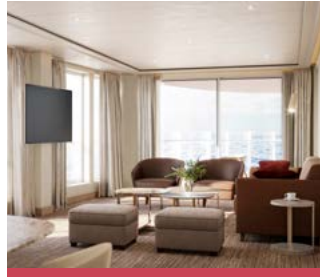

SILVER NOVA – Suite Diagrams

All suites feature:

- Butler service
- Refrigerator and bar setup stocked with your preferences
- Plush bathrobes
- Plush slippers
- Pillow menu
- Luxury bath amenities
- Complimentary Wi-Fi
- Umbrella
- Hair dryer
- Wall mounted USB-C mobile device chargers
- Interactive Media Library
- Direct-dial telephone(s)
- Champagne on arrival

OTIUM SUITE

Available as a one bedroom configuration

OWNER'S SUITE

Available as a one-bedroom configuration or as a two-bedroom by adjoining with a Premium Veranda Suite

GRAND SUITE

Available as a one-bedroom configuration or as a two-bedroom by adjoining with a Classic Veranda Suite

MASTER SUITE

Available as a one-bedroom configuration or as a two-bedroom by adjoining with a Premium Veranda Suite or Classic Veranda Suite

SIGNATURE SUITE

Available as a one bedroom configuration

SILVER SUITE

Available as a one-bedroom configuration or as a two-bedroom by adjoining with a Superior Veranda Suite

Two suites are available as a wheelchair accessible suite.

JUNIOR GRAND SUITE

Available as a one-bedroom configuration or as a two-bedroom by adjoining with a Classic Veranda Suite

PREMIUM MEDALLION SUITE / MEDALLION SUITE

Available as a one bedroom configuration

PREMIUM VERANDA / DELUXE VERANDA / SUPERIOR VERANDA / CLASSIC VERANDA

Available as a one-bedroom configuration

Four Premium Veranda Suites are available as a wheelchair accessible suite.

1324 SQ.FT. / 123 M² INCLUDING VERANDA (431 SQ.FT. / 40 M²)

- Large veranda with patio furniture and floor-to-ceiling glass doors and private hot tub
- Living room with convertible sofa to accommodate an additional guest
- Separate dining area
- Bathroom with double faucets on large vanity, separate shower and whirlpool bath
- Twin beds or king-sized bed
- Custom-made luxury bed mattress
- Walk-in wardrobe(s) with personal safe
- Vanity table(s)
- Writing desk(s)
- Two large flat-screen TVs
- Sound system with Bluetooth connectivity
- Espresso machine

ONE BEDROOM: 1055 SQ.FT. / 98 M² INCLUDING VERANDA (172 SQ.FT. / 16 M²)

TWO BEDROOM: 1412 SQ.FT. / 131 M² INCLUDING VERANDA (228 SQ.FT. / 21 M²)

- Large veranda with patio furniture and floor-to-ceiling glass doors; bedroom two has additional veranda
- Living room with convertible sofa to accommodate an additional guest; bedroom two has additional sitting area
- Separate dining area
- Bathroom with double faucets on large vanity, separate shower and whirlpool bath; bedroom two has additional bathroom with shower
- Twin beds or king-sized bed; bedroom two has additional twin beds or queen sized bed
- Custom-made luxury bed mattress
- Walk-in wardrobe(s) with personal safe
- Vanity table(s)
- Writing desk(s)
- Two large flat-screen TVs, plus one additional flat-screen TV in bedroom two
- Sound system with Bluetooth connectivity
- Espresso machine

ONE BEDROOM: 915 SQ.FT. / 85 M² INCLUDING VERANDA (140 SQ.FT. / 13 M²)

TWO BEDROOM: 1272 SQ.FT. / 118 M² INCLUDING VERANDA (196 SQ.FT. / 18 M²)