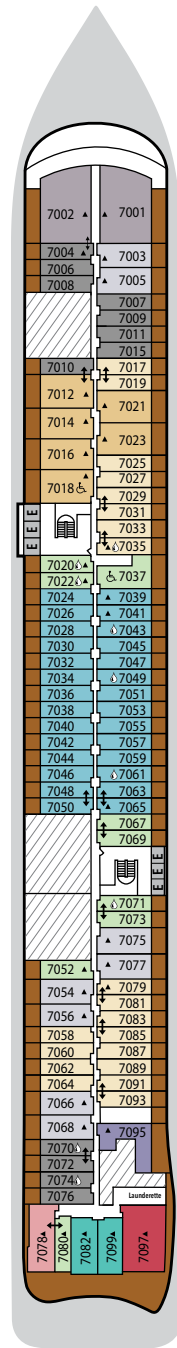

SILVER NOVA – Deck Plans

DECK 3

The Shelter
Atlantide
S.A.L.T. Kitchen

DECK 4

La Dame
Venetian Lounge
Boutique
Reception
Arts Café
Shore Concierge
Atrium
Kaiseki
La Terrazza

DECK 5

Otium Spa
Fitness Centre
Beauty Salon
Casino
Boutique
Dolce Vita
Silver Note
Connoisseur's Corner
Panorama Lounge

DECK 6

Suites

DECK 7

Suites

DECK 8

Suites

DECK 9

Suites

SPECIFICATIONS

- Crew 556
- Officers International
- Guests 728
- Tonnage 54,700
- Length 801 Feet / 244.2 Meters
- Width 97 Feet / 29.6 Meters
- Speed 19.4 Knots
- Passenger Decks 9
- Connecting Suites
- 3rd Guest Capacity
- Wheelchair Accessible Suites
- Veranda suites with bath & shower
- Technical areas
- Built 2023
- Registry Bahamas

Deck plans are for illustration purposes only and may be subject to change.

Suite diagrams shown are for illustration purposes only and may vary from actual square footage. Please refer to suite specifications for square footage.