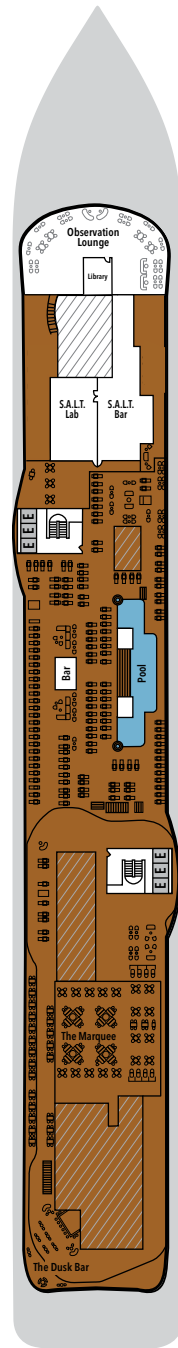

SILVER NOVA – Deck Plans

DECK 3

The Shelter
Atlantide
S.A.L.T. Kitchen

DECK 4

La Dame
Venetian Lounge
Boutique
Reception
Arts Café
Shore Concierge
Atrium
Kaiseki
La Terrazza

DECK 5

Otium Spa
Fitness Centre
Beauty Salon
Casino
Boutique
Dolce Vita
Silver Note
Connoisseur's Corner
Panorama Lounge

DECK 6

Suites

DECK 7

Suites

DECK 8

Suites

DECK 9

Suites