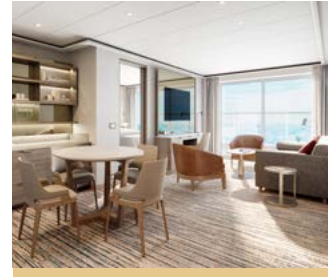

SILVER NOVA – Suite Diagrams

All suites feature:

- Butler service
- Refrigerator and bar setup stocked with your preferences
- Plush bathrobes
- Plush slippers
- Pillow menu
- Luxury bath amenities
- Complimentary Wi-Fi
- Umbrella
- Hair dryer
- Wall mounted USB-C mobile device chargers
- Interactive Media Library
- Direct-dial telephone(s)
- Champagne on arrival

OTIUM SUITE

Available as a one bedroom configuration

OWNER'S SUITE

Available as a one-bedroom configuration or as a two-bedroom by adjoining with a Premium Veranda Suite

GRAND SUITE

Available as a one-bedroom configuration or as a two-bedroom by adjoining with a Classic Veranda Suite

MASTER SUITE

Available as a one-bedroom configuration or as a two-bedroom by adjoining with a Premium Veranda Suite or Classic Veranda Suite

SIGNATURE SUITE

Available as a one bedroom configuration

SILVER SUITE

Available as a one-bedroom configuration or as a two-bedroom by adjoining with a Superior Veranda Suite

Two suites are available as a wheelchair accessible suite.

JUNIOR GRAND SUITE

Available as a one-bedroom configuration or as a two-bedroom by adjoining with a Classic Veranda Suite

PREMIUM MEDALLION SUITE / MEDALLION SUITE

Available as a one bedroom configuration

PREMIUM VERANDA / DELUXE VERANDA / SUPERIOR VERANDA / CLASSIC VERANDA

Available as a one-bedroom configuration

Four Premium Veranda Suites are available as a wheelchair accessible suite.

1324 SQ.FT. / 123 M² INCLUDING VERANDA (431 SQ.FT. / 40 M²)

- Large veranda with patio furniture and floor-to-ceiling glass doors and private hot tub
- Living room with convertible sofa to accommodate an additional guest
- Separate dining area
- Bathroom with double faucets on large vanity, separate shower and whirlpool bath
- Twin beds or king-sized bed
- Custom-made luxury bed mattress
- Walk-in wardrobe(s) with personal safe
- Vanity table(s)
- Writing desk(s)
- Two large flat-screen TVs
- Sound system with Bluetooth connectivity
- Espresso machine

ONE BEDROOM: 1055 SQ.FT. / 98 M² INCLUDING VERANDA (172 SQ.FT. / 16 M²)

TWO BEDROOM: 1412 SQ.FT. / 131 M² INCLUDING VERANDA (228 SQ.FT. / 21 M²)

- Large veranda with patio furniture and floor-to-ceiling glass doors; bedroom two has additional veranda
- Living room with convertible sofa to accommodate an additional guest; bedroom two has additional sitting area
- Separate dining area
- Bathroom with double faucets on large vanity, separate shower and whirlpool bath; bedroom two has additional bathroom with shower
- Twin beds or king-sized bed; bedroom two has additional twin beds or queen sized bed
- Custom-made luxury bed mattress
- Walk-in wardrobe(s) with personal safe
- Vanity table(s)
- Writing desk(s)
- Two large flat-screen TVs, plus one additional flat-screen TV in bedroom two
- Sound system with Bluetooth connectivity
- Espresso machine

ONE BEDROOM: 915 SQ.FT. / 85 M² INCLUDING VERANDA (140 SQ.FT. / 13 M²)

TWO BEDROOM: 1272 SQ.FT. / 118 M² INCLUDING VERANDA (196 SQ.FT. / 18 M²)