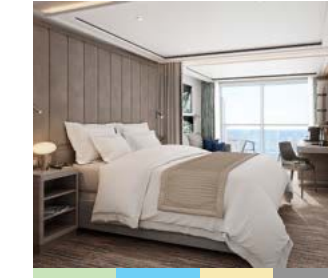

Images are intended as a general reference. Features, materials, finishes and layout may be different than shown.

SILVER NOVA – Suite Diagrams

All suites feature:

- Butler service
- Refrigerator and bar setup stocked with your preferences
- Plush bathrobes
- Plush slippers
- Pillow menu
- Luxury bath amenities
- Complimentary Wi-Fi
- Umbrella
- Hair dryer
- Wall mounted USB-C mobile device chargers
- Interactive Media Library
- Direct-dial telephone(s)
- Champagne on arrival

OTIUM SUITE

Available as a one bedroom configuration

OWNER'S SUITE

Available as a one-bedroom configuration or as a two-bedroom by adjoining with a Premium Veranda Suite

GRAND SUITE

Available as a one-bedroom configuration or as a two-bedroom by adjoining with a Classic Veranda Suite

MASTER SUITE

Available as a one-bedroom configuration or as a two-bedroom by adjoining with a Premium Veranda Suite or Classic Veranda Suite

SIGNATURE SUITE

Available as a one bedroom configuration

SILVER SUITE