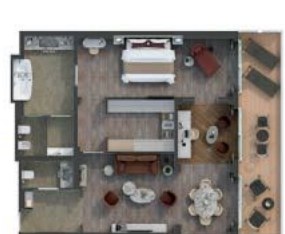

Suite diagrams are for illustration purposes only. Features, materials, finishes and layout may differ from shown and subject to change. Sizes are not to scale.