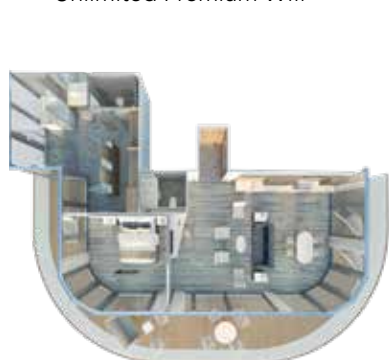

* Complimentary laundry service will be limited to 3 pieces per guest per day.

Images are intended as a general reference. Features, materials, finishes and layout may be different than shown.