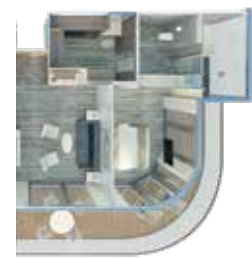

* Complimentary laundry service will be limited to 3 pieces per guest per day.

Images are intended as a general reference. Features, materials, finishes and layout may be different than shown.