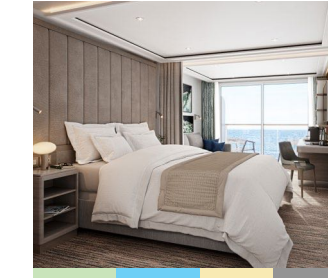

Images are intended as a general reference. Features, materials, finishes and layout may be different than shown.

SILVER RAY – Suite Diagrams

All suites feature:

- Butler service
- Refrigerator and bar setup stocked with your preferences
- Plush bathrobes
- Plush slippers
- Pillow menu
- Luxury bath amenities
- Complimentary Wi-Fi
- Umbrella
- Hair dryer
- Wall mounted USB-C mobile device chargers
- Interactive Media Library
- Direct-dial telephone(s)
- Champagne on arrival

OTIUM SUITE

Available as a one bedroom configuration

OWNER'S SUITE

Available as a one-bedroom configuration or as a two-bedroom by adjoining with a Premium Veranda Suite

GRAND SUITE

Available as a one-bedroom configuration or as a two-bedroom by adjoining with a Classic Veranda Suite

MASTER SUITE

Available as a one-bedroom configuration or as a two-bedroom by adjoining with a Premium Veranda Suite or Classic Veranda Suite

SIGNATURE SUITE

Available as a one bedroom configuration

SILVER SUITE