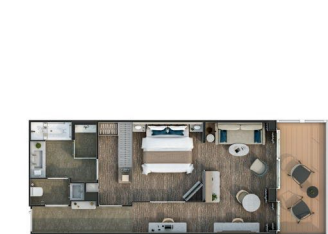

Suite diagrams are for illustration purposes only. Features, materials, finishes and layout may differ from shown and subject to change. Sizes are not to scale.