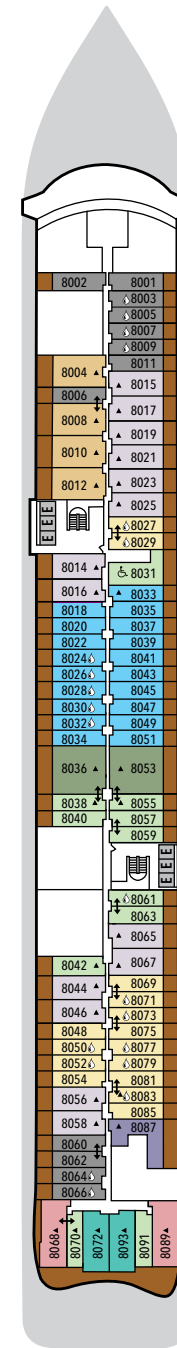

SILVER RAY – Deck Plans

DECK 3

Atlantide
S.A.L.T. Kitchen

DECK 4

La Dame
Kaiseki
La Terrazza

DECK 5

Silver Note

DECK 6

Suites

DECK 7

Suites

DECK 8

Suites

DECK 9

Suites

DECK 10

SPECIFICATIONS

- Crew 556
- Officers International
- Guests 728
- Tonnage 54,700
- Length 801 Feet / 244.2 Meters
- Width 97 Feet / 29.6 Meters
- Speed 19.4 Knots
- Passenger Decks 9
- Connecting Suites ↑↓
- 3rd Guest Capacity ▲
- Wheelchair Accessible Suites ♿
- Veranda suites with bath & shower 💧
- Built 2024
- Registry Bahamas

Deck plans are for illustration purposes only and may be subject to change.

Suite diagrams shown are for illustration purposes only and may vary from actual square footage. Please refer to suite specifications for square footage.