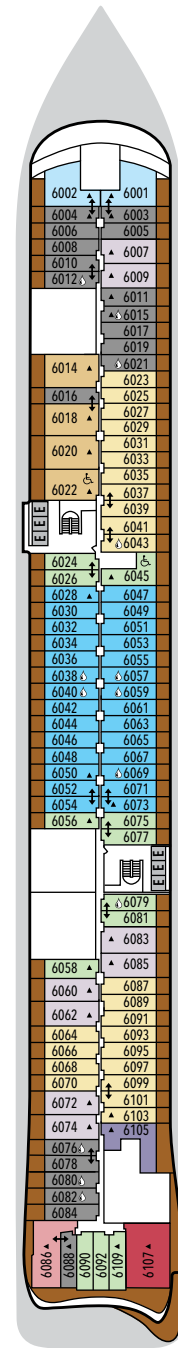

SILVER RAY – Deck Plans

DECK 3

Atlantide
S.A.L.T. Kitchen

DECK 4

La Dame
Kaiseki
La Terrazza

DECK 5

Silver Note

DECK 6

Suites

DECK 7

Suites

DECK 8

Suites

DECK 9

Suites

DECK 10

SPECIFICATIONS

- Crew 556
- Officers International
- Guests 728
- Tonnage 54,700
- Length 801 Feet / 244.2 Meters
- Width 97 Feet / 29.6 Meters
- Speed 19.4 Knots
- Passenger Decks 9
- Connecting Suites ↑↓
- 3rd Guest Capacity ▲
- Wheelchair Accessible Suites ♿
- Veranda suites with bath & shower 💧
- Built 2024
- Registry Bahamas

Deck plans are for illustration purposes only and may be subject to change.

Suite diagrams shown are for illustration purposes only and may vary from actual square footage. Please refer to suite specifications for square footage.