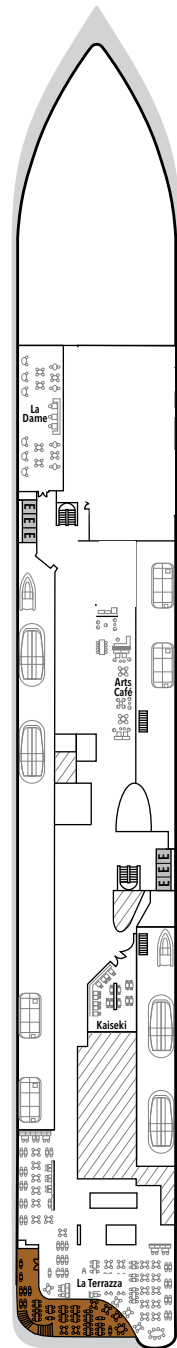

SILVER RAY – Deck Plans

DECK 3

Atlantide
S.A.L.T. Kitchen

DECK 4

La Dame
Kaiseki
La Terrazza

DECK 5

Silver Note

DECK 6

Suites

DECK 7

Suites

DECK 8

Suites

DECK 9

Suites

DECK 10

SPECIFICATIONS

- Crew 556
- Officers International
- Guests 728
- Tonnage 54,700
- Length 801 Feet / 244.2 Meters
- Width 97 Feet / 29.6 Meters
- Speed 19.4 Knots
- Passenger Decks 9
- Connecting Suites ↑↓
- 3rd Guest Capacity ▲
- Wheelchair Accessible Suites ♿
- Veranda suites with bath & shower 💧
- Built 2024
- Registry Bahamas