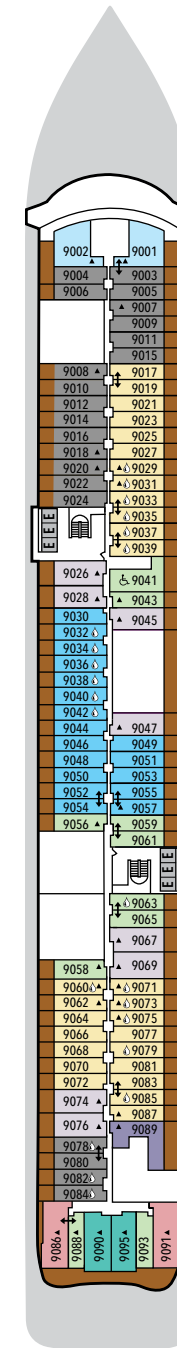

SILVER RAY – Deck Plans

DECK 3

Atlantide
S.A.L.T. Kitchen

DECK 4

La Dame
Kaiseki
La Terrazza

DECK 5

Silver Note

DECK 6

Suites

DECK 7

Suites

DECK 8

Suites

DECK 9

Suites

DECK 10

SPECIFICATIONS

- Crew 556
- Officers International
- Guests 728
- Tonnage 54,700
- Length 801 Feet / 244.2 Meters
- Width 97 Feet / 29.6 Meters
- Speed 19.4 Knots
- Passenger Decks 9
- Connecting Suites ↑↓
- 3rd Guest Capacity ▲
- Wheelchair Accessible Suites ♿
- Veranda suites with bath & shower 💧
- Built 2024
- Registry Bahamas

Deck plans are for illustration purposes only and may be subject to change.

Suite diagrams shown are for illustration purposes only and may vary from actual square footage. Please refer to suite specifications for square footage.