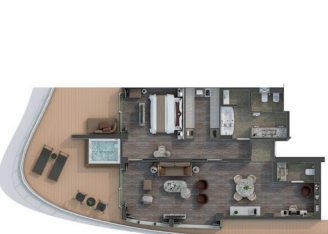

Suite diagrams are for illustration purposes only. Features, materials, finishes and layout may differ from shown and subject to change. Sizes are not to scale.