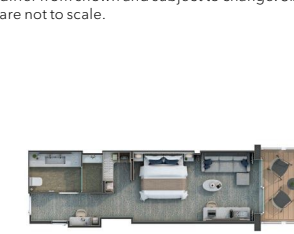

Suite diagrams are for illustration purposes only. Features, materials, finishes and layout may differ from shown and subject to change. Sizes are not to scale.