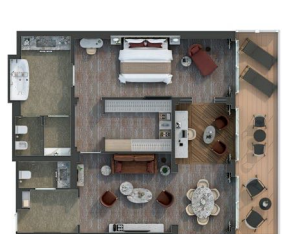

Suite diagrams are for illustration purposes only. Features, materials, finishes and layout may differ from shown and subject to change. Sizes are not to scale.