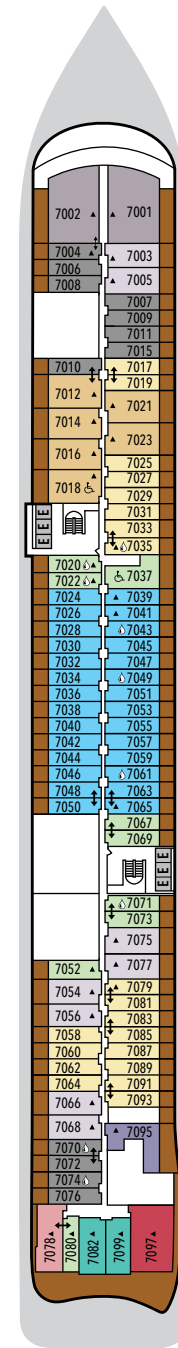

SILVER RAY – Deck Plans

DECK 3

Atlantide
S.A.L.T. Kitchen

DECK 4

La Dame
Kaiseki
La Terrazza

DECK 5

Silver Note

DECK 6

Suites

DECK 7

Suites

DECK 8

Suites

DECK 9

Suites

DECK 10

SPECIFICATIONS

- Crew 556
- Officers International
- Guests 728
- Tonnage 54,700
- Length 801 Feet / 244.2 Meters
- Width 97 Feet / 29.6 Meters
- Speed 19.4 Knots
- Passenger Decks 9
- Connecting Suites ↑↓
- 3rd Guest Capacity ▲
- Wheelchair Accessible Suites ♿
- Veranda suites with bath & shower 💧
- Built 2024
- Registry Bahamas

Deck plans are for illustration purposes only and may be subject to change.

Suite diagrams shown are for illustration purposes only and may vary from actual square footage. Please refer to suite specifications for square footage.