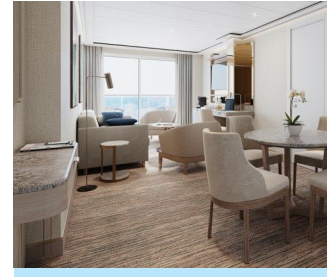

Images are intended as a general reference. Features, materials, finishes and layout may be different than shown.

SILVER RAY – Suite Diagrams

All suites feature:

- Butler service
- Refrigerator and bar setup stocked with your preferences
- Plush bathrobes
- Plush slippers
- Pillow menu
- Luxury bath amenities
- Complimentary Wi-Fi
- Umbrella
- Hair dryer
- Wall mounted USB-C mobile device chargers
- Interactive Media Library
- Direct-dial telephone(s)
- Champagne on arrival