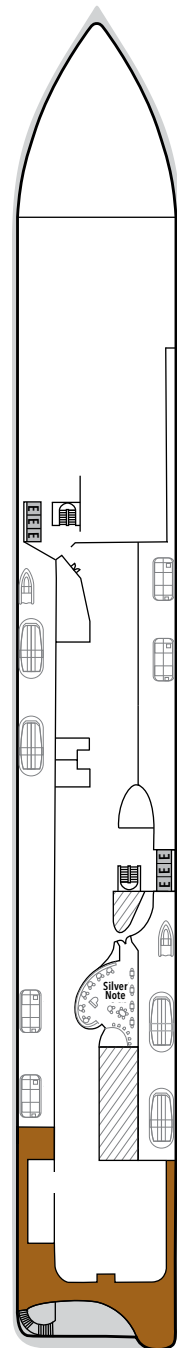

SILVER RAY – Deck Plans

DECK 3

Atlantide
S.A.L.T. Kitchen

DECK 4

La Dame
Kaiseki
La Terrazza

DECK 5

Silver Note

DECK 6

Suites

DECK 7

Suites

DECK 8

Suites

DECK 9

Suites

DECK 10

SPECIFICATIONS

- Crew 556
- Officers International
- Guests 728
- Tonnage 54,700
- Length 801 Feet / 244.2 Meters
- Width 97 Feet / 29.6 Meters
- Speed 19.4 Knots
- Passenger Decks 9
- Connecting Suites ↑↓
- 3rd Guest Capacity ▲
- Wheelchair Accessible Suites ♿
- Veranda suites with bath & shower 💧
- Built 2024
- Registry Bahamas