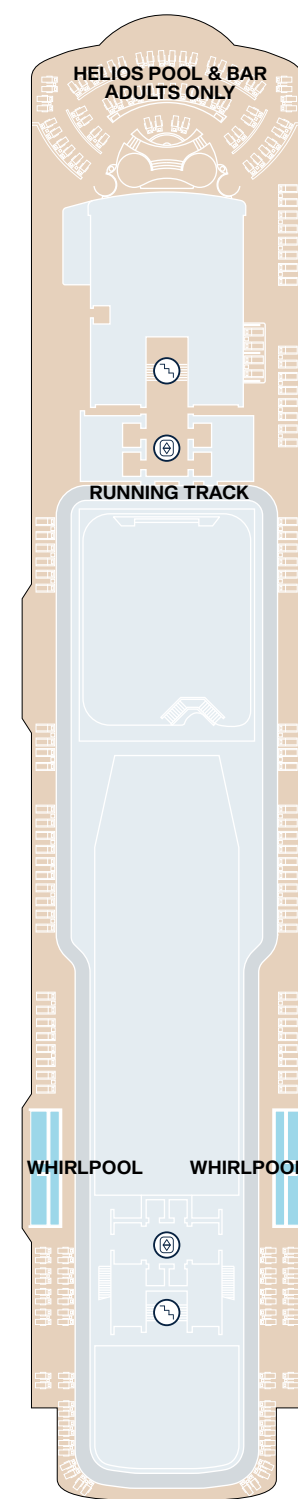

# HIGHLIGHTS

<b>GROSS TONNAGE</b>	63,900 GT
<b>LENGTH / BEAM / HEIGHT</b>	248 m / ~ 32 m / ~ 56 m - ~ 813 ft / ~ 105 ft / ~ 184 ft
<b>SPEED (MAX)</b>	18 knots (20.2 knots)
<b>LIFTS</b>	14, incl. 8 for guests
<b>VOLTAGE (IN SUITES)</b>	110/220 volts
<b>DECKS</b>	14
<b>TOTAL PUBLIC SPACE</b>	~ 16,600 sqm / ~ 178,680 sq ft
<b>TOTAL OUTDOOR PUBLIC SPACE</b>	~ 6,250 sqm / ~ 67,275 sq ft
<b>TOTAL OUTDOOR PUBLIC SPACE PER GUEST</b>	~ 6,5 sqm / ~ 70 sq ft
<b>NUMBER OF SUITES</b>	461, incl. 10 accessible suites
<b>CATEGORY-LEADING GUEST PER HOST RATIO</b>	1.25 : 1
<b>POOLS</b>	5 pools and 5 whirlpools, incl. 3 heated outdoor pools 1 indoor pool with retractable glass roof 1 indoor hydrotherapy pool

# EXPLORA I - EXPLORA II SUITE DECK PLANS

DECK 6

DECK 7

DECK 8

DECK 9

DECK 10

- OR OWNER'S RESIDENCE
- CR COCOON RESIDENCE
- SR SERENITY RESIDENCE
- RR RETREAT RESIDENCE
- CO COVE RESIDENCE
- GP GRAND PENTHOUSE
- PP PREMIER PENTHOUSE
- DP DELUXE PENTHOUSE
- PH PENTHOUSE
- GT OCEAN GRAND TERRACE SUITE
- OT4 OCEAN TERRACE SUITE
- OT3 OCEAN TERRACE SUITE
- OT2 OCEAN TERRACE SUITE
- OT1 OCEAN TERRACE SUITE
- W PRIVATE WHIRLPOOL
- T TWIN BEDS
- S DOUBLE SOFA BED
- L GUEST LAUNDRY
- A ACCESSIBLE SUITES
- B BATH
- LIFT LIFT
- CONNECTING SUITES

# EXPLORA I - EXPLORA II PUBLIC SPACES DECK PLANS

DECK 3

DECK 4

DECK 5

DECK 11

DECK 12

DECK 14

-  STAIRCASE
-  LIFT