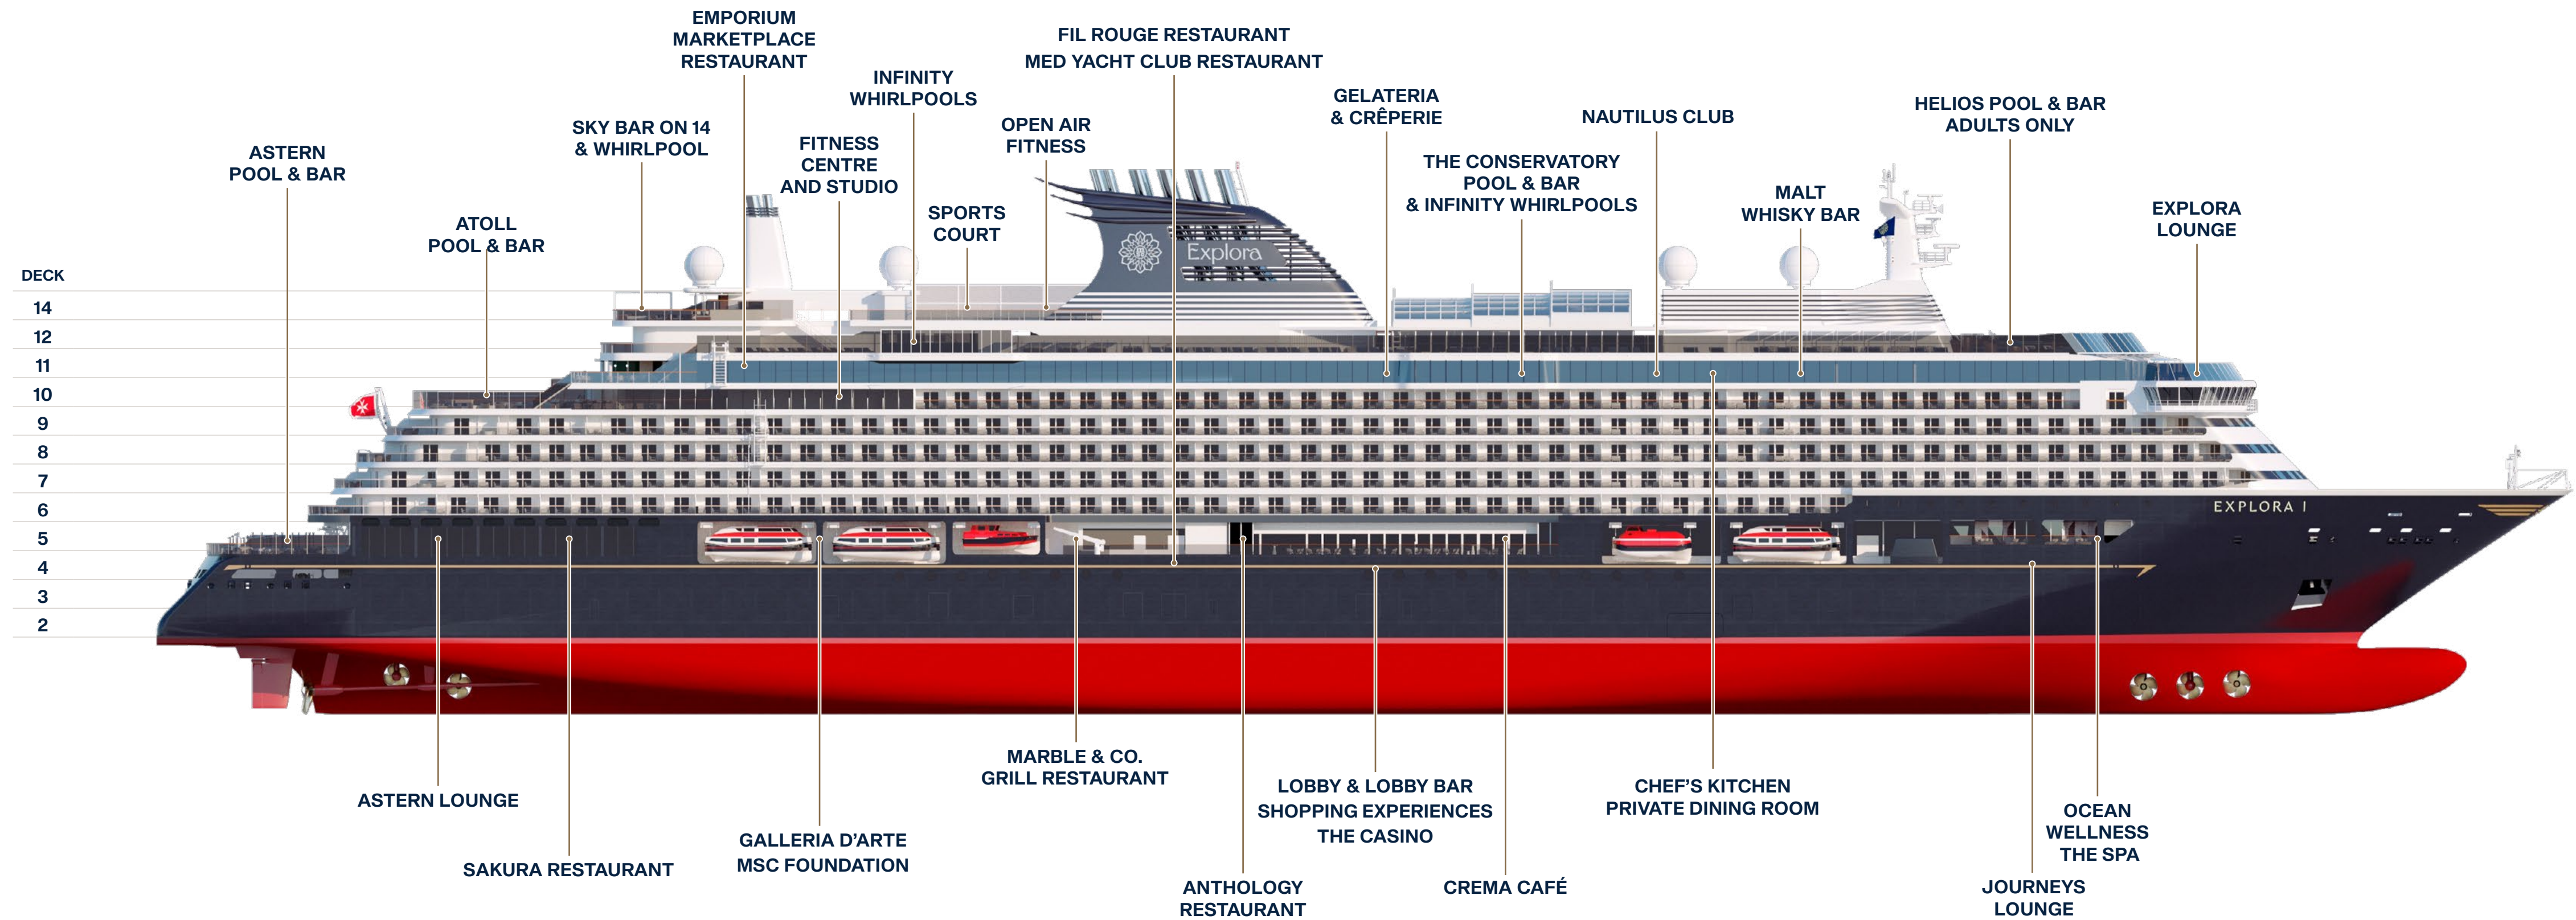

Explora

JOURNEYS

EXPLORA I  
EXPLORA II

TECHNICAL SHEET

# HIGHLIGHTS

<b>GROSS TONNAGE</b>	63,900 GT
<b>LENGTH / BEAM / HEIGHT</b>	248 m / ~ 32 m / ~ 56 m - ~ 813 ft / ~ 105 ft / ~ 184 ft
<b>SPEED (MAX)</b>	18 knots (20.2 knots)
<b>LIFTS</b>	14, incl. 8 for guests
<b>VOLTAGE (IN SUITES)</b>	110/220 volts
<b>DECKS</b>	14
<b>TOTAL PUBLIC SPACE</b>	~ 16,600 sqm / ~ 178,680 sq ft
<b>TOTAL OUTDOOR PUBLIC SPACE</b>	~ 6,250 sqm / ~ 67,275 sq ft
<b>TOTAL OUTDOOR PUBLIC SPACE PER GUEST</b>	~ 6,5 sqm / ~ 70 sq ft
<b>NUMBER OF SUITES</b>	461, incl. 10 accessible suites
<b>CATEGORY-LEADING GUEST PER HOST RATIO</b>	1.25 : 1
<b>POOLS</b>	5 pools and 5 whirlpools, incl. 3 heated outdoor pools 1 indoor pool with retractable glass roof 1 indoor hydrotherapy pool

# EXPLORA I - EXPLORA II SHIP OVERVIEW

DECK	DECK	DECK	DECK	DECK	DECK	DECK							
4	Fil Rouge Restaurant	4	The Casino	5	Marble & Co. Grill Restaurant	5	Ocean Wellness - The Spa	11	The Conservatory Pool & Bar	11	Chef's Kitchen	14	Sky Bar on 14 & whirlpool
4	Med Yacht Club Restaurant	4	Journeys Lounge	5	Galleria d'Arte	10	Ocean Wellness - Fitness Centre	11	Gelateria & Crêperie	11	Nautilus Club	14	Sports Court
4	Shopping Experiences	5	Astern Pool & Bar	5	MSC Foundation	10	Ocean Wellness - Fitness Studio	11	Infinity whirlpools	12	Helios Pool & Bar adults only	14	Ocean Wellness - Open Air Fitness
4	Lobby	5	Sakura Restaurant	5	Anthology Restaurant	10	Atoll Pool & Bar	11	Malt Whisky Bar	12	Running track		
4	Lobby Bar	5	Astern Lounge	5	Crema Café	11	Emporium Marketplace Restaurant	11	Explora Lounge	12	Infinity whirlpools		