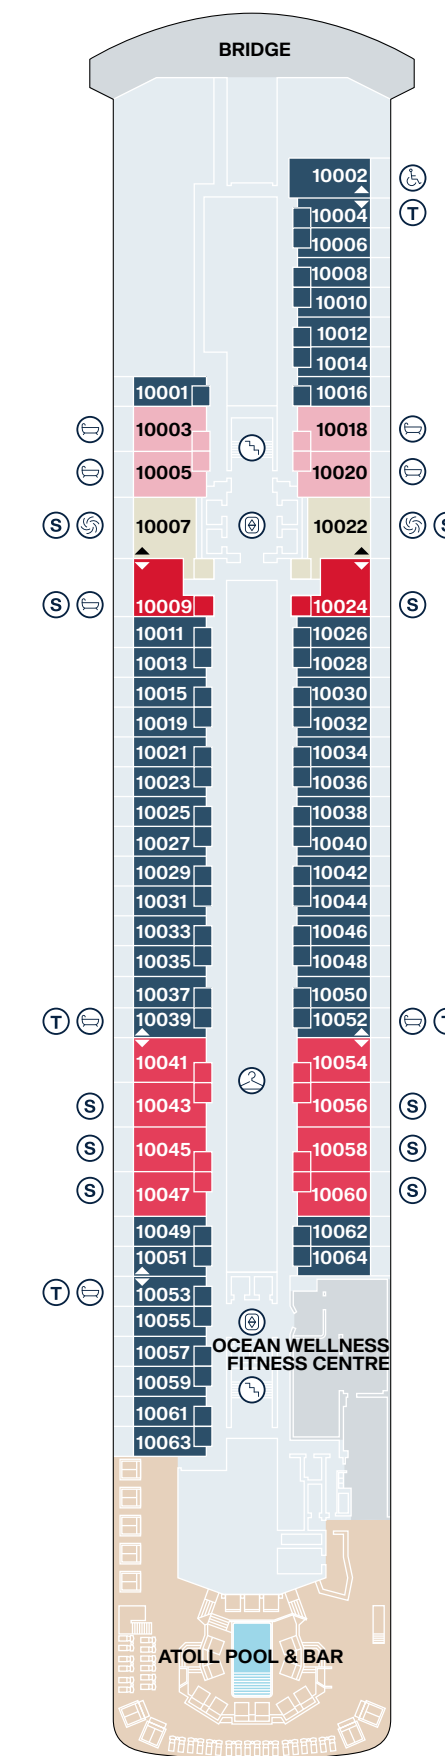

# EXPLORA I - EXPLORA II SHIP OVERVIEW

DECK	DECK	DECK	DECK	DECK	DECK	DECK							
4	Fil Rouge Restaurant	4	The Casino	5	Marble & Co. Grill Restaurant	5	Ocean Wellness - The Spa	11	The Conservatory Pool & Bar	11	Chef's Kitchen	14	Sky Bar on 14 & whirlpool
4	Med Yacht Club Restaurant	4	Journeys Lounge	5	Galleria d'Arte	10	Ocean Wellness - Fitness Centre	11	Gelateria & Crêperie	11	Nautilus Club	14	Sports Court
4	Shopping Experiences	5	Astern Pool & Bar	5	MSC Foundation	10	Ocean Wellness - Fitness Studio	11	Infinity whirlpools	12	Helios Pool & Bar adults only	14	Ocean Wellness - Open Air Fitness
4	Lobby	5	Sakura Restaurant	5	Anthology Restaurant	10	Atoll Pool & Bar	11	Malt Whisky Bar	12	Running track		
4	Lobby Bar	5	Astern Lounge	5	Crema Café	11	Emporium Marketplace Restaurant	11	Explora Lounge	12	Infinity whirlpools		

# EXPLORA I - EXPLORA II SUITE DECK PLANS

DECK 6

DECK 7

DECK 8

DECK 9

DECK 10

- OR OWNER'S RESIDENCE
- CR COCOON RESIDENCE
- SR SERENITY RESIDENCE
- RR RETREAT RESIDENCE
- CO COVE RESIDENCE
- GP GRAND PENTHOUSE
- PP PREMIER PENTHOUSE
- DP DELUXE PENTHOUSE
- PH PENTHOUSE
- GT OCEAN GRAND TERRACE SUITE
- OT4 OCEAN TERRACE SUITE
- OT3 OCEAN TERRACE SUITE
- OT2 OCEAN TERRACE SUITE
- OT1 OCEAN TERRACE SUITE
- W PRIVATE WHIRLPOOL
- T TWIN BEDS
- S DOUBLE SOFA BED
- L GUEST LAUNDRY
- A ACCESSIBLE SUITES
- B BATH
- LIFT LIFT
- CONNECTING SUITES

# EXPLORA I - EXPLORA II PUBLIC SPACES DECK PLANS

DECK 3

DECK 4

DECK 5

DECK 11

DECK 12

DECK 14

-  STAIRCASE
-  LIFT