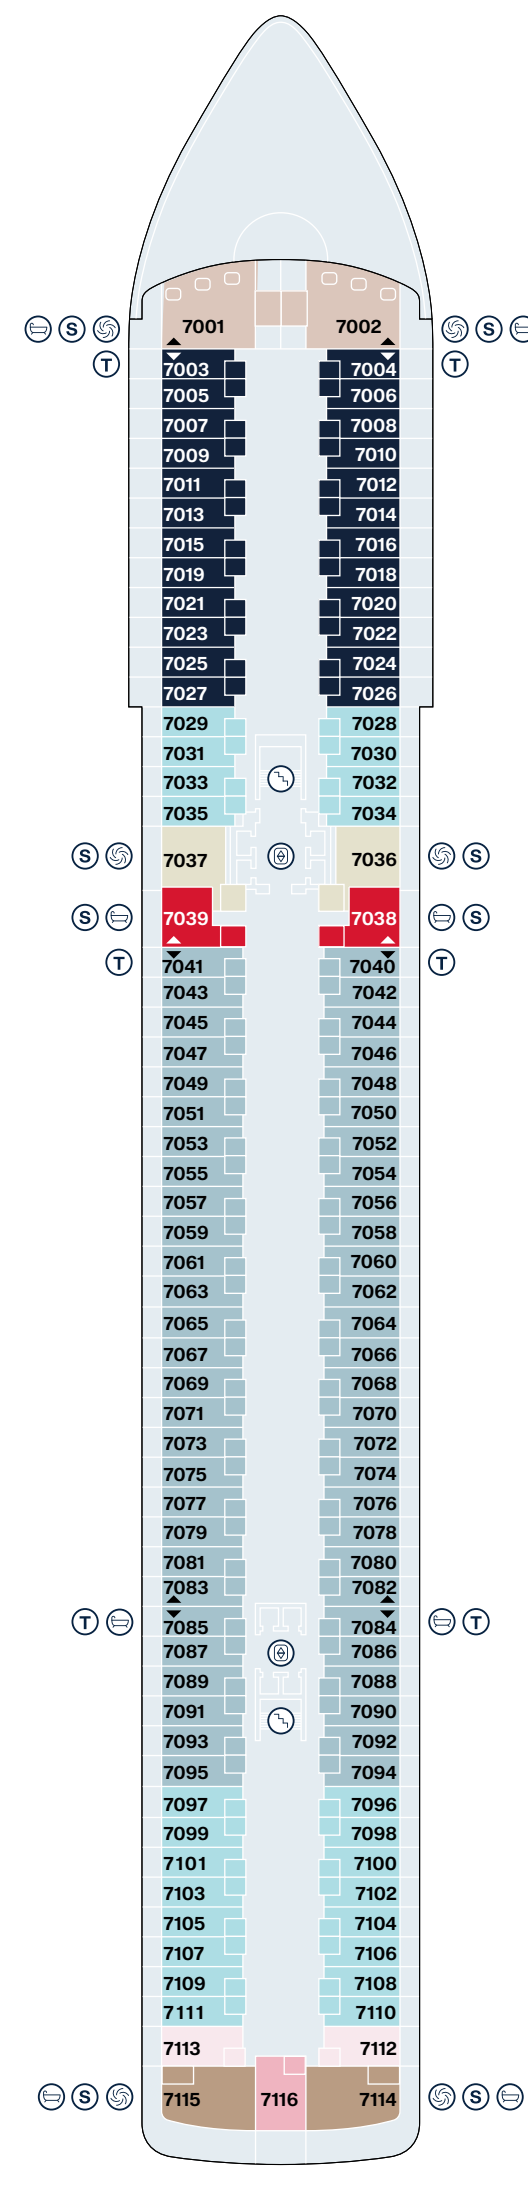

EXPLORA I - EXPLORA II SUITE DECK PLANS

DECK 7

DECK 8

DECK 9

DECK 10

- OR OWNER'S RESIDENCE
- CR COCOON RESIDENCE
- SR SERENITY RESIDENCE
- RR RETREAT RESIDENCE
- CO COVE RESIDENCE
- GP GRAND PENTHOUSE
- PP PREMIER PENTHOUSE
- DP DELUXE PENTHOUSE
- PH PENTHOUSE
- GT OCEAN GRAND TERRACE SUITE
- OT4 OCEAN TERRACE SUITE
- OT3 OCEAN TERRACE SUITE
- OT2 OCEAN TERRACE SUITE
- OT1 OCEAN TERRACE SUITE
- W PRIVATE WHIRLPOOL
- T TWIN BEDS
- S DOUBLE SOFA BED
- L GUEST LAUNDRY
- A ACCESSIBLE SUITES
- B BATH
- LIFT LIFT
- CONNECTING SUITES