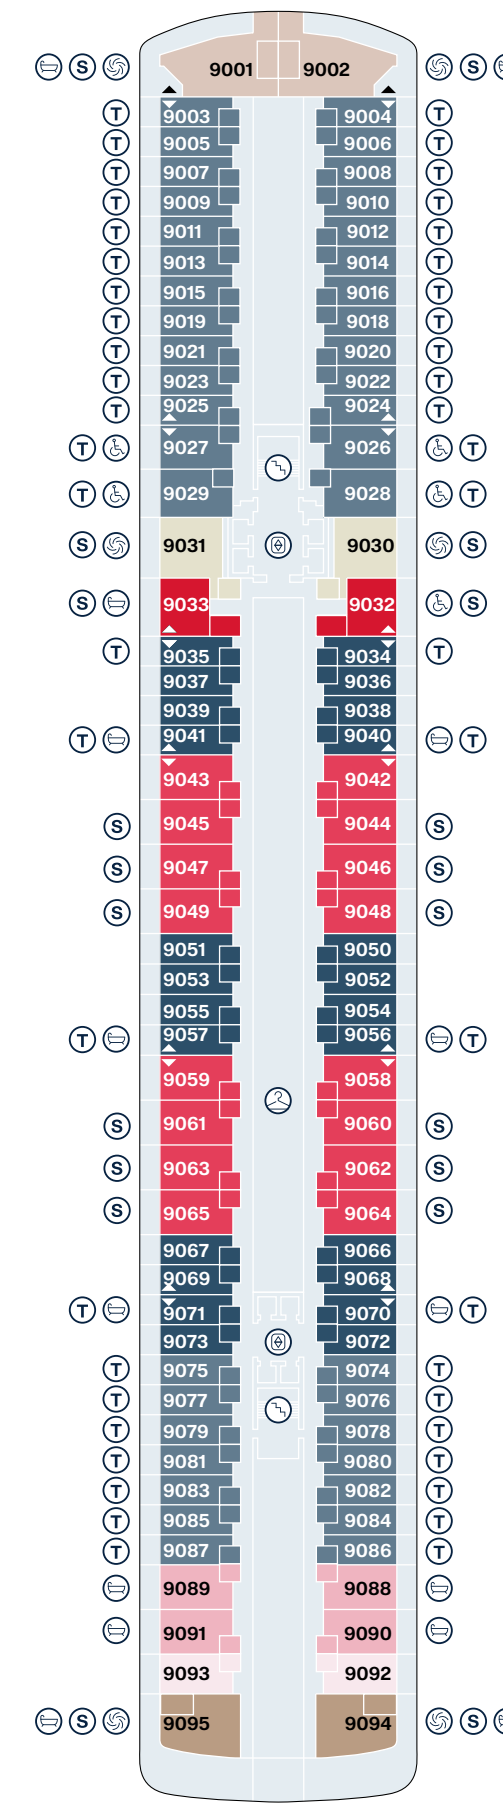

# HIGHLIGHTS

<b>GROSS TONNAGE</b>	63,900 GT
<b>LENGTH / BEAM / HEIGHT</b>	248 m / ~ 32 m / ~ 56 m - ~ 813 ft / ~ 105 ft / ~ 184 ft
<b>SPEED (MAX)</b>	18 knots (20.2 knots)
<b>LIFTS</b>	14, incl. 8 for guests
<b>VOLTAGE (IN SUITES)</b>	110/220 volts
<b>DECKS</b>	14
<b>TOTAL PUBLIC SPACE</b>	~ 16,600 sqm / ~ 178,680 sq ft
<b>TOTAL OUTDOOR PUBLIC SPACE</b>	~ 6,250 sqm / ~ 67,275 sq ft
<b>TOTAL OUTDOOR PUBLIC SPACE PER GUEST</b>	~ 6,5 sqm / ~ 70 sq ft
<b>NUMBER OF SUITES</b>	461, incl. 10 accessible suites
<b>CATEGORY-LEADING GUEST PER HOST RATIO</b>	1.25 : 1
<b>POOLS</b>	5 pools and 5 whirlpools, incl. 3 heated outdoor pools 1 indoor pool with retractable glass roof 1 indoor hydrotherapy pool

# EXPLORA I - EXPLORA II SUITE DECK PLANS

DECK 6

DECK 7

DECK 8

DECK 9

DECK 10

- OR OWNER'S RESIDENCE
- CR COCOON RESIDENCE
- SR SERENITY RESIDENCE
- RR RETREAT RESIDENCE
- CO COVE RESIDENCE
- GP GRAND PENTHOUSE
- PP PREMIER PENTHOUSE
- DP DELUXE PENTHOUSE
- PH PENTHOUSE
- GT OCEAN GRAND TERRACE SUITE
- OT4 OCEAN TERRACE SUITE
- OT3 OCEAN TERRACE SUITE
- OT2 OCEAN TERRACE SUITE
- OT1 OCEAN TERRACE SUITE
- W PRIVATE WHIRLPOOL
- T TWIN BEDS
- S DOUBLE SOFA BED
- L GUEST LAUNDRY
- A ACCESSIBLE SUITES
- B BATH
- LIFT LIFT
- CONNECTING SUITES