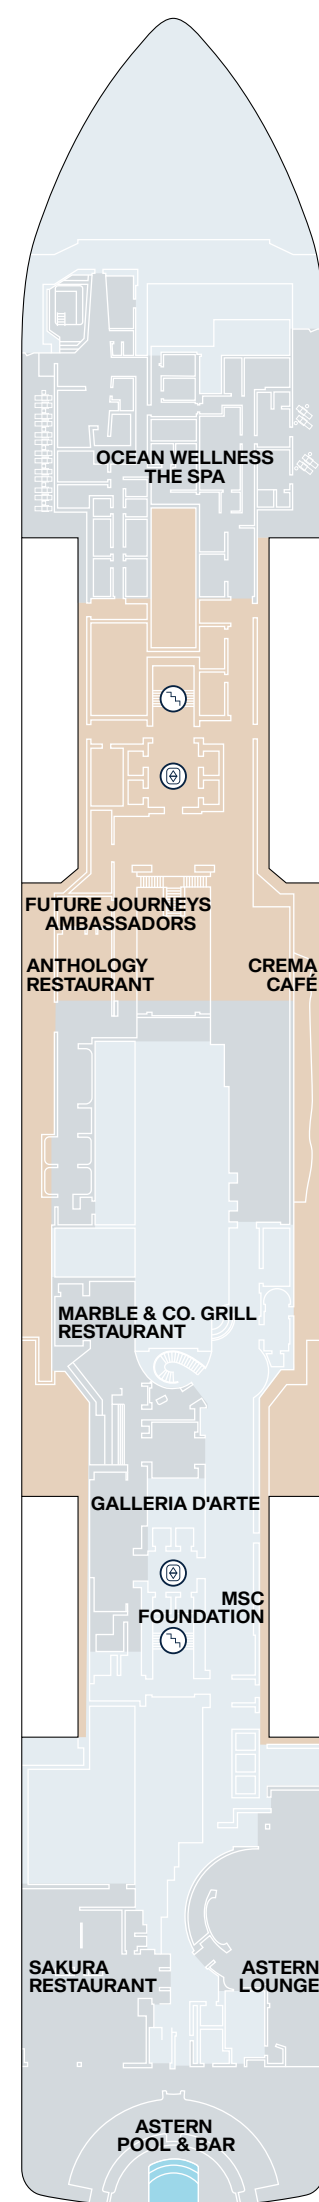

EXPLORA I - EXPLORA II PUBLIC SPACES DECK PLANS

DECK 5

DECK 11

DECK 12

DECK 14

- STAIRCASE
- LIFT