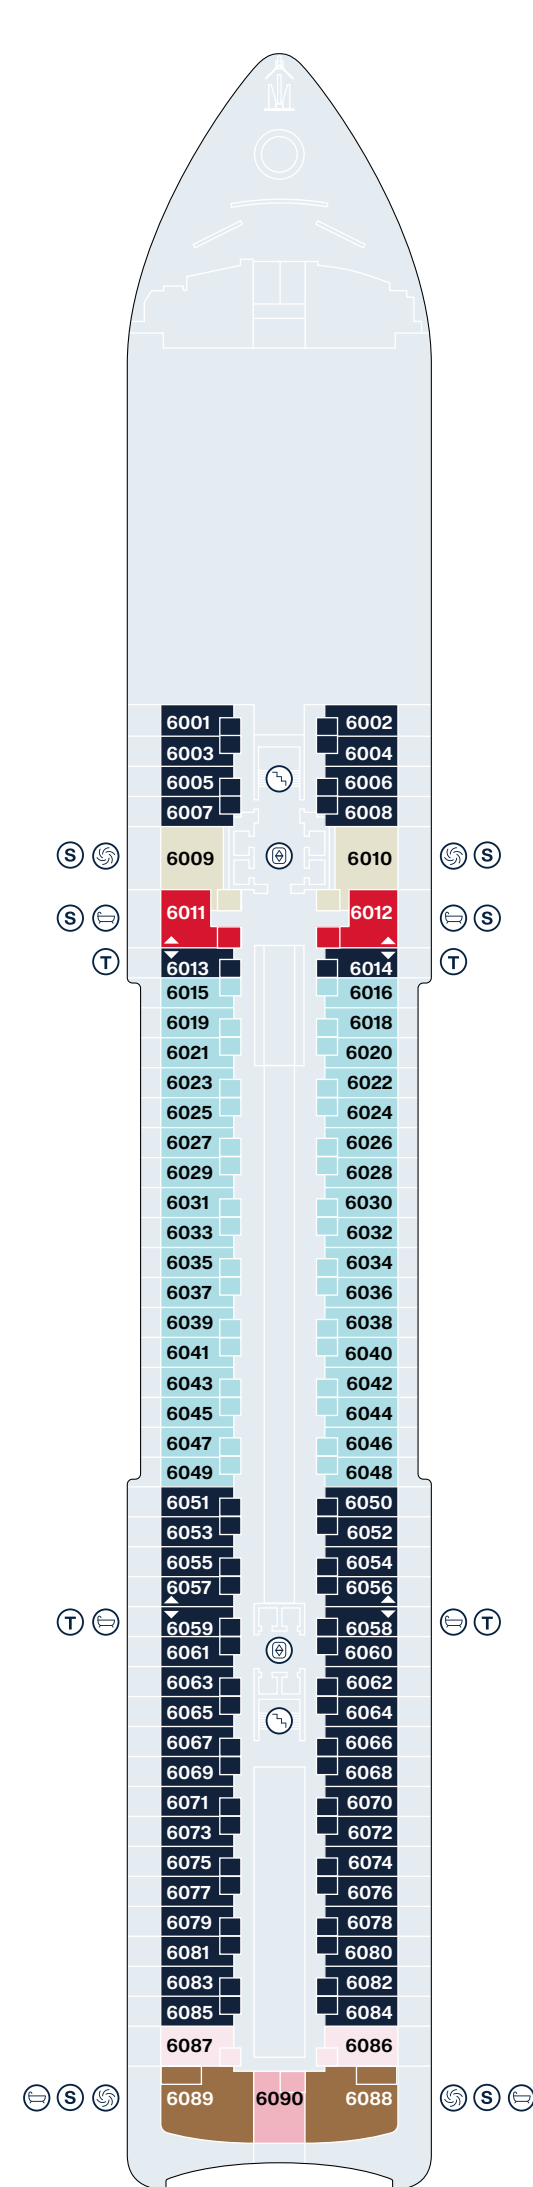

EXPLORA I - EXPLORA II SUITE DECK PLANS

DECK 6