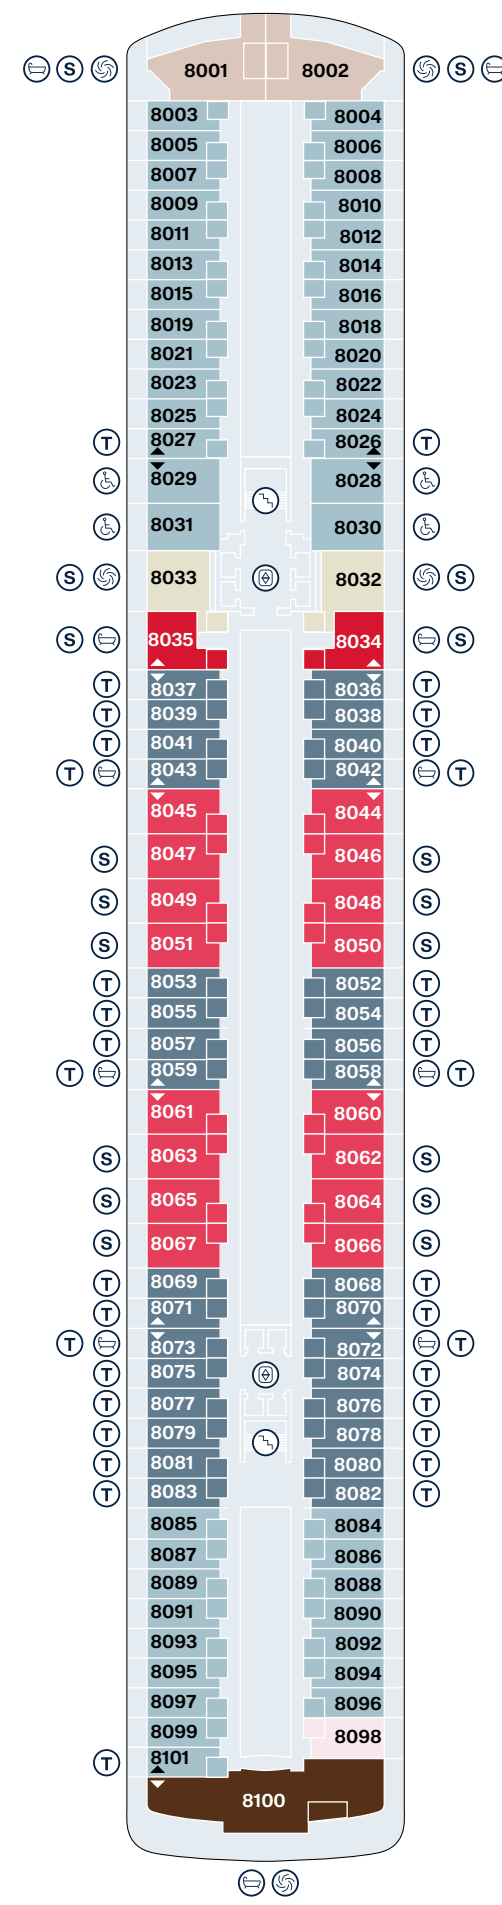

EXPLORA I - EXPLORA II SUITE DECK PLANS

DECK 8

DECK 9

DECK 10

- OR OWNER'S RESIDENCE
- CR COCOON RESIDENCE
- SR SERENITY RESIDENCE
- RR RETREAT RESIDENCE
- CO COVE RESIDENCE
- GP GRAND PENTHOUSE
- PP PREMIER PENTHOUSE
- DP DELUXE PENTHOUSE
- PH PENTHOUSE
- GT OCEAN GRAND TERRACE SUITE
- OT4 OCEAN TERRACE SUITE
- OT3 OCEAN TERRACE SUITE
- OT2 OCEAN TERRACE SUITE
- OT1 OCEAN TERRACE SUITE
- W PRIVATE WHIRLPOOL
- T TWIN BEDS
- S DOUBLE SOFA BED
- L GUEST LAUNDRY
- A ACCESSIBLE SUITES
- B BATH
- LIFT LIFT
- CONNECTING SUITES