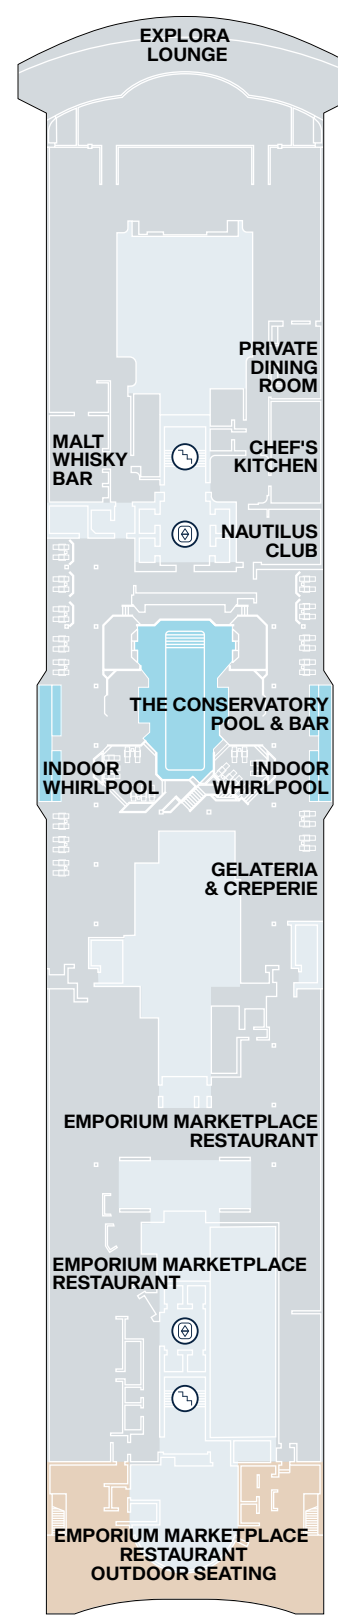

# EXPLORA I - EXPLORA II SHIP OVERVIEW

DECK	DECK	DECK	DECK	DECK	DECK	DECK							
4	Fil Rouge Restaurant	4	The Casino	5	Marble & Co. Grill Restaurant	5	Ocean Wellness - The Spa	11	The Conservatory Pool & Bar	11	Chef's Kitchen	14	Sky Bar on 14 & whirlpool
4	Med Yacht Club Restaurant	4	Journeys Lounge	5	Galleria d'Arte	10	Ocean Wellness - Fitness Centre	11	Gelateria & Crêperie	11	Nautilus Club	14	Sports Court
4	Shopping Experiences	5	Astern Pool & Bar	5	MSC Foundation	10	Ocean Wellness - Fitness Studio	11	Infinity whirlpools	12	Helios Pool & Bar adults only	14	Ocean Wellness - Open Air Fitness
4	Lobby	5	Sakura Restaurant	5	Anthology Restaurant	10	Atoll Pool & Bar	11	Malt Whisky Bar	12	Running track		
4	Lobby Bar	5	Astern Lounge	5	Crema Café	11	Emporium Marketplace Restaurant	11	Explora Lounge	12	Infinity whirlpools		

# EXPLORA I - EXPLORA II SUITE DECK PLANS

DECK 6

DECK 7

DECK 8

DECK 9

DECK 10

- OR OWNER'S RESIDENCE
- CR COCOON RESIDENCE
- SR SERENITY RESIDENCE
- RR RETREAT RESIDENCE
- CO COVE RESIDENCE
- GP GRAND PENTHOUSE
- PP PREMIER PENTHOUSE
- DP DELUXE PENTHOUSE
- PH PENTHOUSE
- GT OCEAN GRAND TERRACE SUITE
- OT4 OCEAN TERRACE SUITE
- OT3 OCEAN TERRACE SUITE
- OT2 OCEAN TERRACE SUITE
- OT1 OCEAN TERRACE SUITE
- W PRIVATE WHIRLPOOL
- T TWIN BEDS
- S DOUBLE SOFA BED
- L GUEST LAUNDRY
- A ACCESSIBLE SUITES
- B BATH
- LIFT LIFT
- CONNECTING SUITES

# EXPLORA I - EXPLORA II PUBLIC SPACES DECK PLANS

DECK 3

DECK 4

DECK 5

DECK 11

DECK 12

DECK 14

-  STAIRCASE
-  LIFT