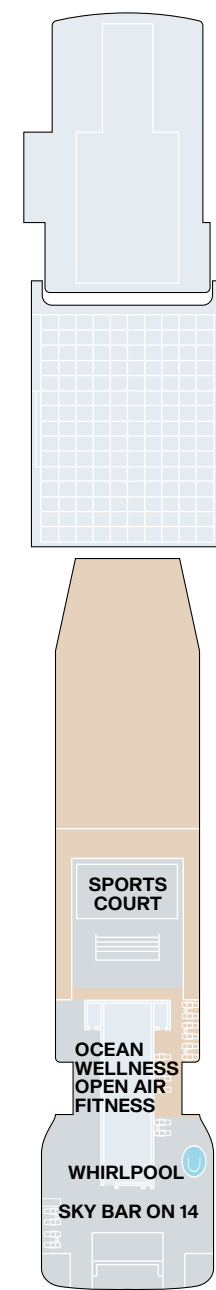

Explora

JOURNEYS

EXPLORA I  
EXPLORA II

TECHNICAL SHEET

# HIGHLIGHTS

<b>GROSS TONNAGE</b>	63,900 GT
<b>LENGTH / BEAM / HEIGHT</b>	248 m / ~ 32 m / ~ 56 m - ~ 813 ft / ~ 105 ft / ~ 184 ft
<b>SPEED (MAX)</b>	18 knots (20.2 knots)
<b>LIFTS</b>	14, incl. 8 for guests
<b>VOLTAGE (IN SUITES)</b>	110/220 volts
<b>DECKS</b>	14
<b>TOTAL PUBLIC SPACE</b>	~ 16,600 sqm / ~ 178,680 sq ft
<b>TOTAL OUTDOOR PUBLIC SPACE</b>	~ 6,250 sqm / ~ 67,275 sq ft
<b>TOTAL OUTDOOR PUBLIC SPACE PER GUEST</b>	~ 6,5 sqm / ~ 70 sq ft
<b>NUMBER OF SUITES</b>	461, incl. 10 accessible suites
<b>CATEGORY-LEADING GUEST PER HOST RATIO</b>	1.25 : 1
<b>POOLS</b>	5 pools and 5 whirlpools, incl. 3 heated outdoor pools 1 indoor pool with retractable glass roof 1 indoor hydrotherapy pool

# EXPLORA I - EXPLORA II SUITE DECK PLANS

DECK 6

DECK 7

DECK 8

DECK 9

DECK 10

- OR OWNER'S RESIDENCE
- CR COCOON RESIDENCE
- SR SERENITY RESIDENCE
- RR RETREAT RESIDENCE
- CO COVE RESIDENCE
- GP GRAND PENTHOUSE
- PP PREMIER PENTHOUSE
- DP DELUXE PENTHOUSE
- PH PENTHOUSE
- GT OCEAN GRAND TERRACE SUITE
- OT4 OCEAN TERRACE SUITE
- OT3 OCEAN TERRACE SUITE
- OT2 OCEAN TERRACE SUITE
- OT1 OCEAN TERRACE SUITE
- W PRIVATE WHIRLPOOL
- T TWIN BEDS
- S DOUBLE SOFA BED
- L GUEST LAUNDRY
- A ACCESSIBLE SUITES
- B BATH
- LIFT LIFT
- CONNECTING SUITES

# EXPLORA I - EXPLORA II PUBLIC SPACES DECK PLANS

DECK 3

DECK 4

DECK 5

DECK 11

DECK 12

DECK 14

-  STAIRCASE
-  LIFT