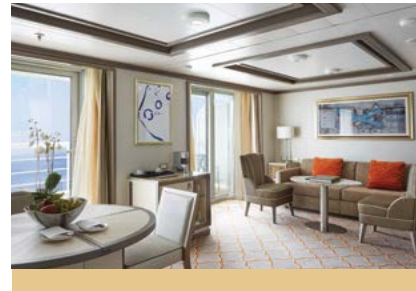

SILVER SUITE

Available as a one-bedroom configuration or as a two-bedroom by adjoining with a Panorama suite.

1 BEDROOM: 746 SQ FT / 69 M²
INCLUDING VERANDA (129 SQ FT / 12 M2)

2 BEDROOM: 1080 SQ FT / 100 M²
INCLUDING VERANDA (129 SQ FT / 12 M²)

- Veranda with patio furniture and floor-to-ceiling glass doors
- Living room with convertible sofa to accommodate an additional guest
- Sitting area
- Separate dining area
- Twin beds or king-sized bed
- Marble bathroom with double vanity, full-sized bath, separate shower; bedroom two has additional marble bathroom with walk-in rain shower
- Walk-in wardrobe with personal safe
- Vanity table
- Writing desk
- One 49" / 125 cm and one 40" / 102 cm flat-screen HD TVs in main suite
- Sound System with Bluetooth connectivity
- Espresso machine
- Unlimited Premium Wifi