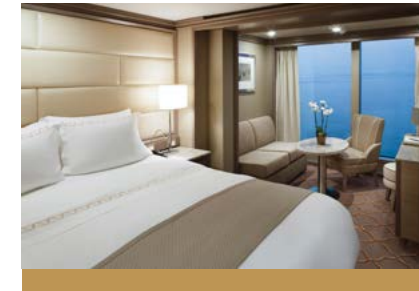

PANORAMA SUITE

Available as a one bedroom configuration.

334 SQ FT / 31 M²

- Sitting area
- Twin beds or queen-sized bed
- Marble bathroom with vanity, full-sized bath, separate shower
- Walk-in rain shower (no full-sized bath) from suite number 852 to 853*
- Walk-in wardrobe with personal safe
- Writing desk
- One 40" / 102 cm flat-screen HD TV
- Unlimited Standard Wifi