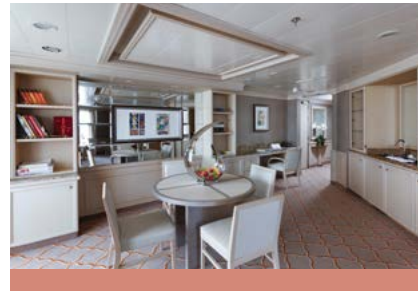

ROYAL SUITE

Available as a one-bedroom configuration or as a two-bedroom by adjoining with a Veranda suite (as illustrated)

1 BEDROOM: 990 SQ. FT. / 92 M²
INCLUDING VERANDA (129 SQ. FT. / 12 M²)

2 BEDROOM: 1,366 SQ. FT. /127 M²
INCLUDING VERANDA (194 SQ. FT. / 18 M²)

- Large veranda with patio furniture and floor-to-ceiling glass doors; bedroom two has additional veranda
- Living room with convertible sofa to accommodate an additional guest
- Sitting area; bedroom two has additional sitting area
- Separate dining area
- Twin beds or king-sized bed; bedroom two has additional twin beds or queen-sized bed
- Marble bathroom with double vanity, separate shower and full-sized bath, plus a powder room; bedroom two has additional marble bathroom with full-sized bath, separate shower
- Luxury beds mattresses
- Walk-in wardrobe(s) with personal safe
- Vanity table(s)
- Writing desk(s)
- One 55" / 140 cm and one 40" / 102 cm flat-screen HD TVs in main suite, plus one 40" / 102 cm flat-screen HD TV in bedroom two
- Sound System with Bluetooth connectivity
- Espresso machine
- Unlimited Premium Wifi