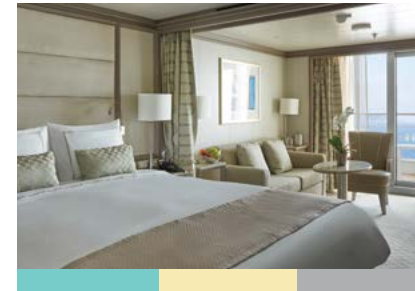

DELUXE VERANDA SUITE SUPERIOR VERANDA SUITE CLASSIC VERANDA SUITE

Some Veranda Suites accommodate three guests. Deluxe Verandas offer preferred central location with identical accommodations to Classic and Superior Verandas.

376 SQ FT / 35 M²
INCLUDING VERANDA (64 SQ FT / 6 M²)

- Veranda with patio furniture and floor-to-ceiling glass doors
- Sitting area
- Twin beds or queen-sized bed
- Marble bathroom with vanity, full-sized bath, separate shower
- Walk-in rain shower (no full-sized bath) from suite number 648 to 657, from 752 to 761 and from 844 to 849*
- Walk-in wardrobe with personal safe
- Writing desk
- One 40" / 102 cm flat-screen HD TV
- Unlimited Standard Wifi