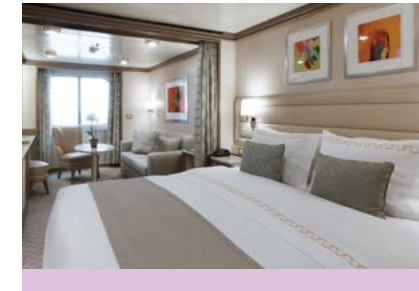

VISTA SUITE

312 SQ FT / 29 M²

- Sitting area
- Twin beds or queen-sized bed
- Marble bathroom with vanity, full-sized bath, separate shower
- Walk-in wardrobe with personal safe
- Writing desk
- One 40" / 102 cm flat-screen HD TV
- Unlimited Standard Wifi