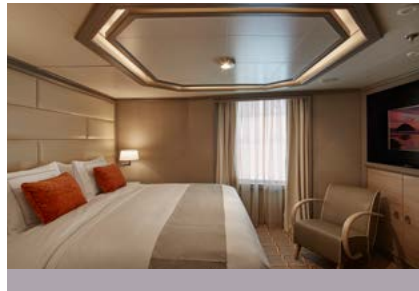

GRAND SUITE

Available as a one-bedroom configuration or as a two-bedroom by adjoining with a Veranda Suite (as illustrated).

1 BEDROOM: 1,425 – 1,532 SQ. FT. / 132–142 M²
INCLUDING VERANDA (560–667 SQ. FT. / 52 –62 M²);

2 BEDROOM: 1,772–1,879 SQ. FT./165–174 M²
INCLUDING VERANDA (595–702 SQ. FT. / 55–65 M²)

- Two verandas with patio furniture and floor-to-ceiling glass doors; bedroom two has additional veranda
- Living room with convertible sofa to accommodate an additional guest
- Sitting area; bedroom two has additional sitting area
- Separate dining area
- Twin beds or king-sized bed; bedroom two has additional twin beds or queen-sized bed
- Marble bathroom with double vanity, separate shower and full-sized bath, plus a powder room; bedroom two has additional marble bathroom with full-sized bath, separate shower
- Luxury beds mattresses
- Walk-in wardrobe(s) with personal safe
- Vanity table(s)
- Writing desk(s)
- One 55" / 140 cm and one 40" / 102 cm flat-screen HD TVs in main suite, plus one 40" / 102 cm flat-screen HD TV in bedroom two
- Sound System with Bluetooth connectivity
- Espresso machine
- Unlimited Premium Wifi