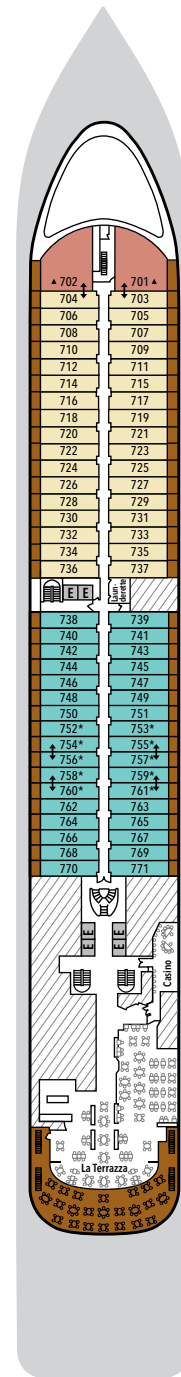

# SILVER SPIRIT – Deck Plans

**DECK 4**

Indochine  
Atlantide  
Seishin  
La Dame

**DECK 5**

Reception/  
Guest Relations  
Shore Concierge  
Dolce Vita  
Venetian Lounge  
Conference Room  
Future Cruise Sales

**DECK 6**

Zagara Beauty Spa  
Fitness Centre

**DECK 7**

La Terrazza  
Casino

**DECK 8**

Connoisseur's Corner  
Boutique  
Arts Café  
Silver Note

**DECK 9**

Pool Deck  
Pool Bar  
The Grill  
Card Room  
Panorama Lounge

## SUITE CATEGORIES

- Owner's Suite . . . . . ●
- Grand Suite . . . . . ●
- Royal Suite . . . . . ●
- Silver Suite . . . . . ●
- Deluxe Veranda Suite . . . . . ●
- Superior Veranda Suite . . . . . ●
- Classic Veranda Suite . . . . . ●
- Panorama Suite . . . . . ●
- Vista Suite . . . . . ●

## SPECIFICATIONS

- Crew . . . . . 411
- Officers . . . . . International
- Guests . . . . . 608
- Tonnage . . . . . 39,519
- Length . . . . . 691 Feet/210.7 Metres
- Width . . . . . 87 Feet/26.5 Metres
- Speed . . . . . 19.5 Knots
- Passenger Decks . . . . . 8
- 3rd Guest Capacity . . . . . ▲
- Large Walk-in rain shower . . . . . \*
- Connecting Suites . . . . . ⇕
- Wheelchair Accessible Suites . . . . . ♿
- 530, 531, 532, 533
- Built . . . . . 2009
- Refurbished . . . . . 2018
- Registry . . . . . Bahamas