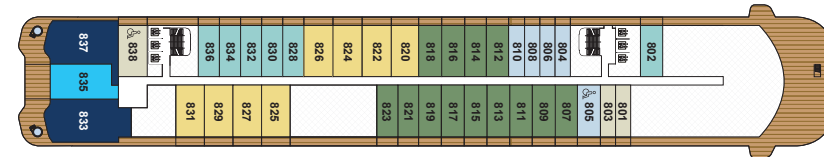

# ILMA

In 2024 our newest superyacht, *Ilma*, embarks on inaugural voyages in the Mediterranean. With the highest ratio of space per guest at sea, *Ilma* features 224 suites — all with private terraces — and offers two new upper suite categories measuring more than 1,000 square feet. On board you will also find signature spaces such as The Ritz-Carlton Spa® and an expanded Marina where you can take in the seaside views while sipping a craft cocktail or enjoy water sports directly from the yacht.

## SPECIFICATIONS

- GUEST CAPACITY \_\_\_\_\_ 448
- OFFICER AND CREW \_\_\_\_\_ 374
- TOTAL SUITES \_\_\_\_\_ 224
- TONNAGE \_\_\_\_\_ 46,750
- LENGTH \_\_\_\_\_ 790 FEET / 241 METERS
- WIDTH \_\_\_\_\_ 95.5 FEET / 29.1 METERS
- GUEST DECKS \_\_\_\_\_ 8
- BUILT \_\_\_\_\_ 2024
- YACHT'S REGISTRY \_\_\_\_\_ MALTA

DECK 10

DECK 10

- MISTRAL
- MISTRAL BAR
- THE POOL BAR
- THE POOL

DECK 9

DECK 9

- THE OBSERVATION TERRACE
- SUITES 901 – 938

DECK 8

DECK 8

- SUITES 801 – 838

DECK 7

DECK 7

- SUITES 701 – 756

DECK 6

DECK 6

- SUITES 601 – 665

DECK 5