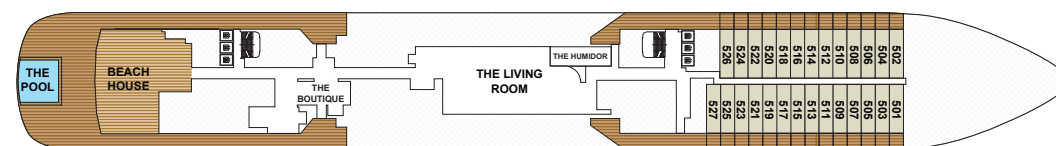

# ILMA

In 2024 our newest superyacht, *Ilma*, embarks on inaugural voyages in the Mediterranean. With the highest ratio of space per guest at sea, *Ilma* features 224 suites — all with private terraces — and offers two new upper suite categories measuring more than 1,000 square feet. On board you will also find signature spaces such as The Ritz-Carlton Spa® and an expanded Marina where you can take in the seaside views while sipping a craft cocktail or enjoy water sports directly from the yacht.

- SUITES 801 – 838

DECK 7

DECK 7

- SUITES 701 – 756

DECK 6

DECK 6

- SUITES 601 – 665

DECK 5

DECK 5

- THE HUMIDOR
- THE LIVING ROOM
- THE BOUTIQUE
- BEACH HOUSE
- THE POOL
- SUITES 501 – 527

DECK 4

DECK 4

- THE RITZ-CARLTON SPA®
- LAUNDRETTE
- THE BARBER / THE SALON
- FITNESS STUDIO
- GUEST SERVICES
- RITZ KIDS® / THE MEETING ROOM
- MEMORÌ

DECK 3

DECK 3

- FINE DINING
- TIDES
- DINING PRIVÉE
- WINE VAULT
- THE MARINA TERRACE
- THE MARINA
- THE MEDICAL CENTER