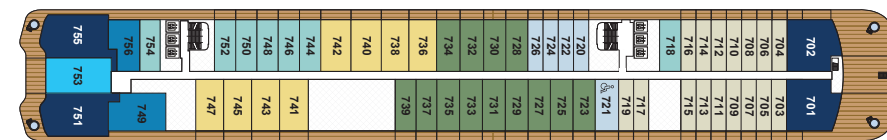

## SUITE CATEGORIES

- THE OWNER'S SUITES
- THE CONCIERGE SUITES
- THE VIEW SUITES
- THE ILMA SUITES
- THE GRAND SUITES
- THE SIGNATURE MID SUITES
- THE SIGNATURE SUITES
- THE TERRACE MID SUITES
- THE TERRACE SUITES
- 631, 721, 805, 838, 905

## SPECIFICATIONS

- GUEST CAPACITY \_\_\_\_\_ 448
- OFFICER AND CREW \_\_\_\_\_ 374
- TOTAL SUITES \_\_\_\_\_ 224
- TONNAGE \_\_\_\_\_ 46,750
- LENGTH \_\_\_\_\_ 790 FEET / 241 METERS
- WIDTH \_\_\_\_\_ 95.5 FEET / 29.1 METERS
- GUEST DECKS \_\_\_\_\_ 8
- BUILT \_\_\_\_\_ 2024
- YACHT'S REGISTRY \_\_\_\_\_ MALTA

DECK 10

DECK 10

- MISTRAL
- MISTRAL BAR
- THE POOL BAR
- THE POOL

DECK 9

DECK 9

- THE OBSERVATION TERRACE
- SUITES 901 – 938

DECK 8

DECK 8

- SUITES 801 – 838

DECK 7

DECK 7

- SUITES 701 – 756

DECK 6

DECK 6

- SUITES 601 – 665

DECK 5