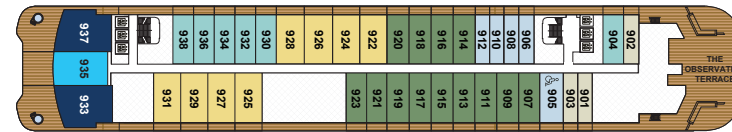

# ILMA

In 2024 our newest superyacht, *Ilma*, embarks on inaugural voyages in the Mediterranean. With the highest ratio of space per guest at sea, *Ilma* features 224 suites — all with private terraces — and offers two new upper suite categories measuring more than 1,000 square feet. On board you will also find signature spaces such as The Ritz-Carlton Spa® and an expanded Marina where you can take in the seaside views while sipping a craft cocktail or enjoy water sports directly from the yacht.

## SUITE CATEGORIES

- THE OWNER'S SUITES
- THE CONCIERGE SUITES
- THE VIEW SUITES
- THE ILMA SUITES
- THE GRAND SUITES
- THE SIGNATURE MID SUITES
- THE SIGNATURE SUITES
- THE TERRACE MID SUITES
- THE TERRACE SUITES
- 631, 721, 805, 838, 905

## SPECIFICATIONS

- GUEST CAPACITY \_\_\_\_\_ 448
- OFFICER AND CREW \_\_\_\_\_ 374
- TOTAL SUITES \_\_\_\_\_ 224
- TONNAGE \_\_\_\_\_ 46,750
- LENGTH \_\_\_\_\_ 790 FEET / 241 METERS
- WIDTH \_\_\_\_\_ 95.5 FEET / 29.1 METERS
- GUEST DECKS \_\_\_\_\_ 8
- BUILT \_\_\_\_\_ 2024
- YACHT'S REGISTRY \_\_\_\_\_ MALTA

DECK 10

DECK 10

- MISTRAL
- MISTRAL BAR
- THE POOL BAR
- THE POOL

DECK 9

DECK 9

- THE OBSERVATION TERRACE
- SUITES 901 – 938

DECK 8

DECK 8