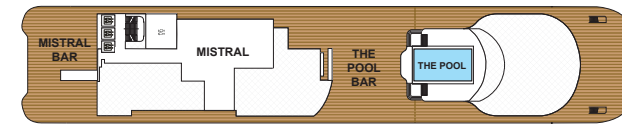

SPECIFICATIONS

- GUEST CAPACITY _____ 448
- OFFICER AND CREW _____ 374
- TOTAL SUITES _____ 224
- TONNAGE _____ 46,750
- LENGTH _____ 790 FEET / 241 METERS
- WIDTH _____ 95.5 FEET / 29.1 METERS
- GUEST DECKS _____ 8
- BUILT _____ 2024
- YACHT'S REGISTRY _____ MALTA

DECK 10

DECK 10