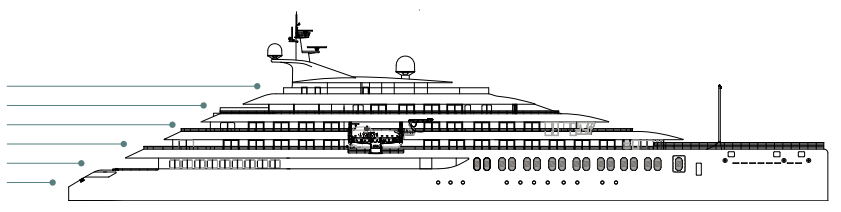

Emerald Kaia

2026 Entering Service	393 ft. (120 m.) Length	128 Guests	64 Suites/Staterooms	92 Crew Members	6 Guest Decks
---------------------------------	-----------------------------------	----------------------	--------------------------------	---------------------------	-------------------------

EMERALD CRUISES

EMERALD KAIA FACT SHEET

- DECK 7 SKY DECK
- DECK 6 POOL DECK
- DECK 5 PANORAMA DECK
- DECK 4 OBSERVATION DECK
- DECK 3 EMERALD DECK
- DECK 2 WELLNESS DECK

- 1 Spa Pool
- 2 Sky Bar
- 3 Elevators
- 4 Sky Deck Cabanas
- 5 Aqua Café
- 6 Aqua Pool
- 7 Navigation Bridge
- 8 Life Boats
- 9 Spa Pool
- 10 Observation Sun Deck
- 11 Observation Lounge
- 12 Self-Service Laundry
- 13 Amici Bar & Lounge
- 14 Reception
- 15 Boutique
- 16 Night Market Grill
- 17 La Cucina Dining
- 18 La Cucina Terrace
- 19 Medical Center
- 20 Elements Spa
- 21 Sauna
- 22 Infrared Sauna
- 23 Hairdresser
- 24 Tender Boat
- 25 Zodiac
- 26 Gym
- 27 Marina Lounge
- 28 Marina Deck

Suite Categories

Pool Deck – 6	Size
SA Owner's Suite	1,410 sq. ft. (131 sq. m.)
S Deluxe Balcony Suite	473 sq. ft. (44 sq. m.)
AB Balcony Suite	344 sq. ft. (32 sq. m.)
Panorama Deck – 5	Size
T Terrace Suite	828 sq. ft. (77 sq. m.)
A Balcony Suite	344 sq. ft. (32 sq. m.)
Observation Deck – 4	Size
Y Yacht Suite	882 sq. ft. (82 sq. m.)
B Balcony Suite	323 - 344 sq. ft. (30 - 32 sq. m.)
Emerald Deck – 3	Size
D Oceanview Stateroom	226 - 247 sq. ft. (21 - 23 sq. m.)