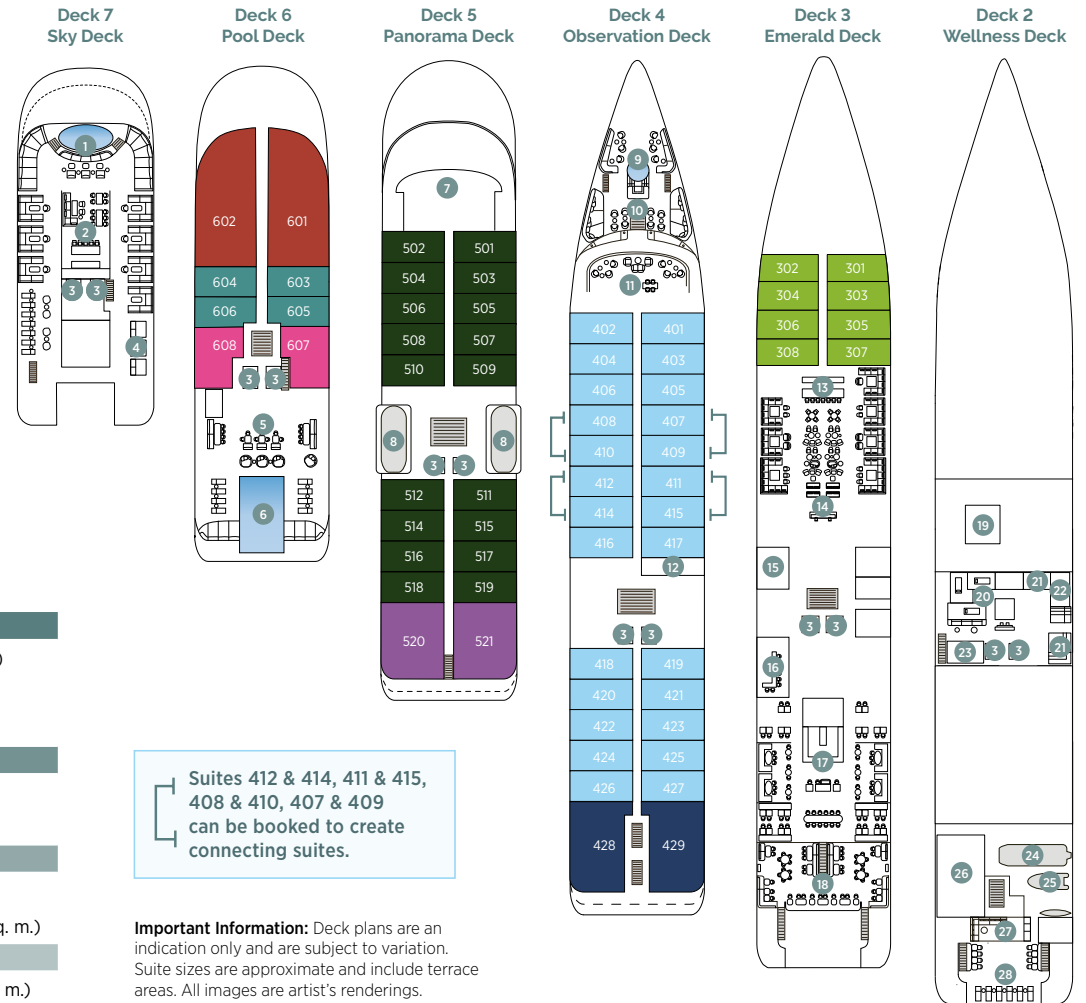

Emerald Kaia

2026 Entering Service	393 ft. (120 m.) Length	128 Guests	64 Suites/Staterooms	92 Crew Members	6 Guest Decks
---------------------------------	-----------------------------------	----------------------	--------------------------------	---------------------------	-------------------------

EMERALD CRUISES

EMERALD KAIA FACT SHEET

- DECK 7 SKY DECK
- DECK 6 POOL DECK
- DECK 5 PANORAMA DECK
- DECK 4 OBSERVATION DECK
- DECK 3 EMERALD DECK
- DECK 2 WELLNESS DECK

- 1 Spa Pool
- 2 Sky Bar
- 3 Elevators
- 4 Sky Deck Cabanas
- 5 Aqua Café
- 6 Aqua Pool
- 7 Navigation Bridge
- 8 Life Boats
- 9 Spa Pool
- 10 Observation Sun Deck
- 11 Observation Lounge
- 12 Self-Service Laundry
- 13 Amici Bar & Lounge
- 14 Reception
- 15 Boutique
- 16 Night Market Grill
- 17 La Cucina Dining
- 18 La Cucina Terrace
- 19 Medical Center
- 20 Elements Spa
- 21 Sauna
- 22 Infrared Sauna
- 23 Hairdresser
- 24 Tender Boat
- 25 Zodiac
- 26 Gym
- 27 Marina Lounge
- 28 Marina Deck

Suite Categories

Pool Deck – 6	Size
SA Owner's Suite	1,410 sq. ft. (131 sq. m.)
S Deluxe Balcony Suite	473 sq. ft. (44 sq. m.)
AB Balcony Suite	344 sq. ft. (32 sq. m.)
Panorama Deck – 5	Size
T Terrace Suite	828 sq. ft. (77 sq. m.)
A Balcony Suite	344 sq. ft. (32 sq. m.)
Observation Deck – 4	Size
Y Yacht Suite	882 sq. ft. (82 sq. m.)
B Balcony Suite	323 - 344 sq. ft. (30 - 32 sq. m.)
Emerald Deck – 3	Size
D Oceanview Stateroom	226 - 247 sq. ft. (21 - 23 sq. m.)

Suites 412 & 414, 411 & 415, 408 & 410, 407 & 409 can be booked to create connecting suites.

Important Information: Deck plans are an indication only and are subject to variation. Suite sizes are approximate and include terrace areas. All images are artist's renderings.